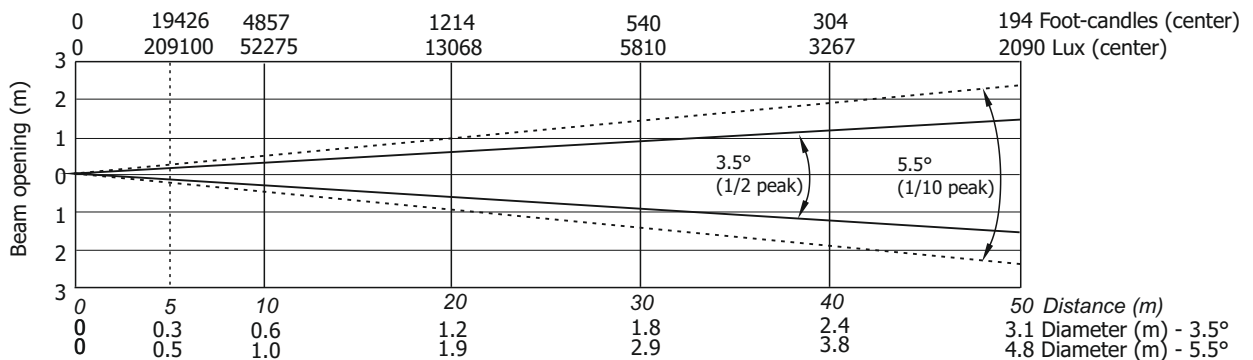

Robin BMFL FollowSpot

Photometric Diagram

Lamp: Osram Lok-it! HTI 1700/PS

Min. Zoom

Robin BMFL FollowSpot

Photometric Diagram

Max. Zoom

Lamp power=1700W
Total Output: 39770 lumens

Lamp power=1500W
Total Output: 36985 lumens

Quiet mode
Total Output: 32610 lumens

Robin BMFL FollowSpot

Photometric Diagram Min. Zoom with Light Frost

Lamp power=1700W

Illuminance distribution

Lamp power=1500W

Illuminance distribution

Robin BMFL FollowSpot

Photometric Diagram

Min. Zoom with Light Frost

Quiet mode

Illuminance distribution

Robin BMFL FollowSpot

Photometric Diagram Min. Zoom with Medium Frost

Lamp power=1700W

Illuminance distribution

Lamp power=1500W

Illuminance distribution

Robin BMFL FollowSpot

Photometric Diagram

Min. Zoom with Medium Frost

Quiet mode