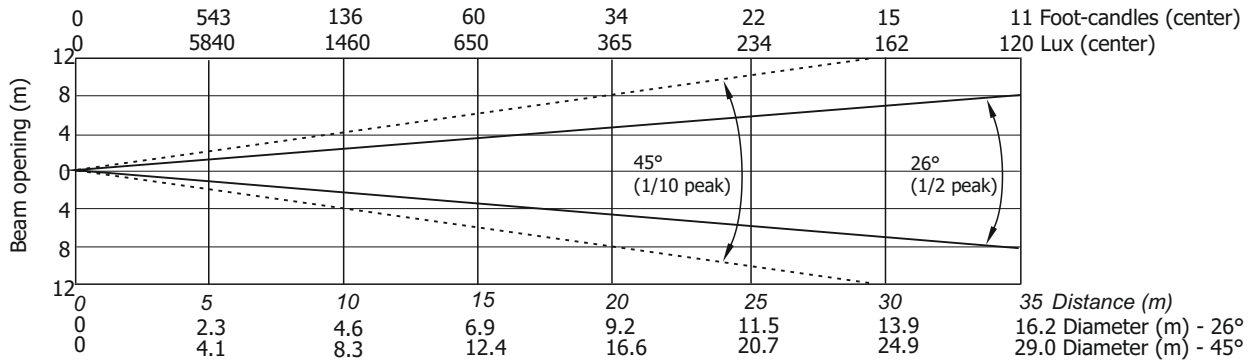

Lamp power=1700W

Illuminance distribution

Lamp power=1500W

Illuminance distribution

Robin BMFL FollowSpot

Photometric Diagram

Min. Zoom with Medium Frost

Quiet mode

Illuminance distribution

Robin BMFL FollowSpot

Photometric Diagram

Min. Zoom with Heavy Frost 20° (standard)

Lamp power=1700W

Illuminance distribution

Lamp power=1500W

Illuminance distribution

Robin BMFL FollowSpot

Photometric Diagram

Min. Zoom with Heavy Frost 20° (standard)

Quiet mode

Illuminance distribution

Robin BMFL FollowSpot

Photometric Diagram

Max. Zoom with Light Frost

Lamp power=1700W

Illuminance distribution

Distance=5m

Lamp power=1500W

Illuminance distribution

Distance=5m

Robin BMFL FollowSpot

Photometric Diagram