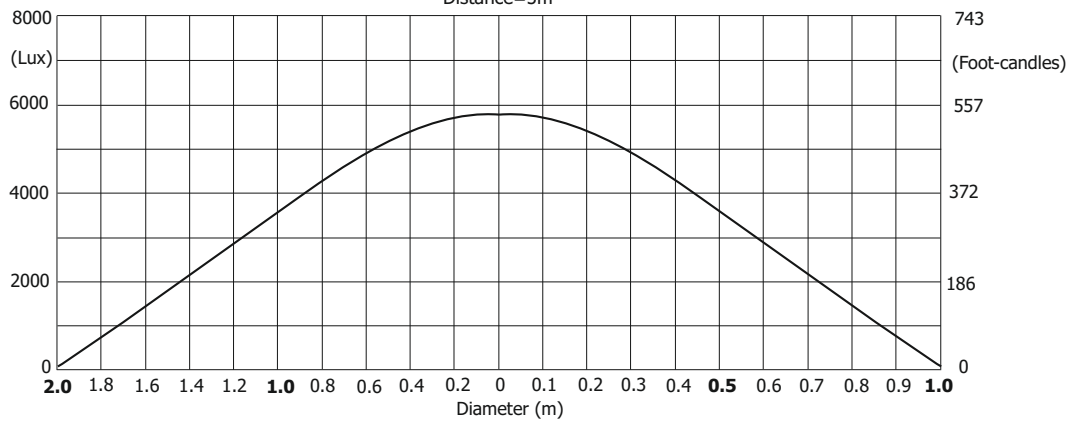

Illuminance distribution

Robin BMFL FollowSpot

Photometric Diagram

Min. Zoom with Heavy Frost 20° (standard)

Lamp power=1700W

Illuminance distribution

Lamp power=1500W

Illuminance distribution

Robin BMFL FollowSpot

Photometric Diagram

Min. Zoom with Heavy Frost 20° (standard)

Quiet mode

Illuminance distribution

Robin BMFL FollowSpot

Photometric Diagram

Max. Zoom with Light Frost

Lamp power=1700W

Illuminance distribution

Distance=5m

Lamp power=1500W

Illuminance distribution

Distance=5m

Robin BMFL FollowSpot

Photometric Diagram