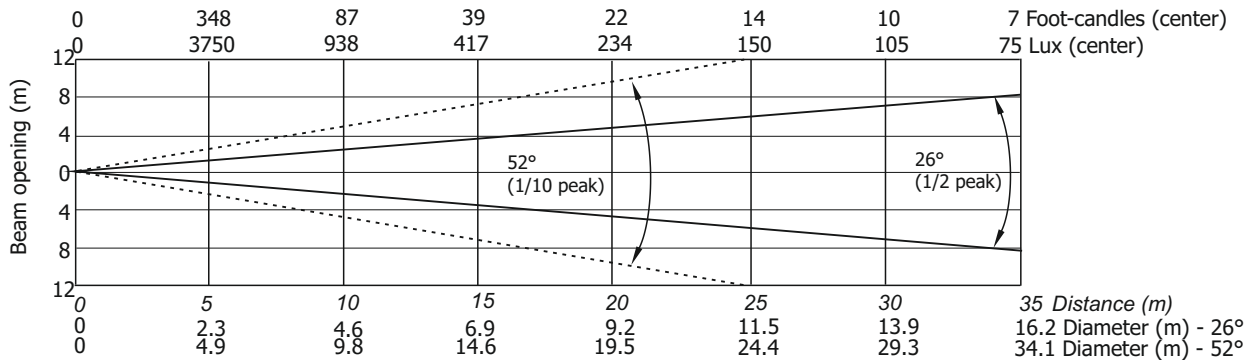

Lamp power=1700W

Illuminance distribution

Distance=5m

Lamp power=1500W

Illuminance distribution

Distance=5m

Robin BMFL FollowSpot

Photometric Diagram

Illuminance distribution

Distance=5m

Lamp power=1500W

Illuminance distribution

Distance=5m

Robin BMFL FollowSpot

Photometric Diagram

Max. Zoom with Medium Frost

Quiet mode

Illuminance distribution

Robin BMFL FollowSpot

Photometric Diagram

Max. Zoom with Heavy Frost 20° (standard)

Lamp power=1700W

Illuminance distribution

Distance=5m

Lamp power=1500W

Illuminance distribution

Distance=5m

Robin BMFL FollowSpot

Photometric Diagram

Max. Zoom with Heavy Frost 20° (standard)

Quiet mode

Illuminance distribution