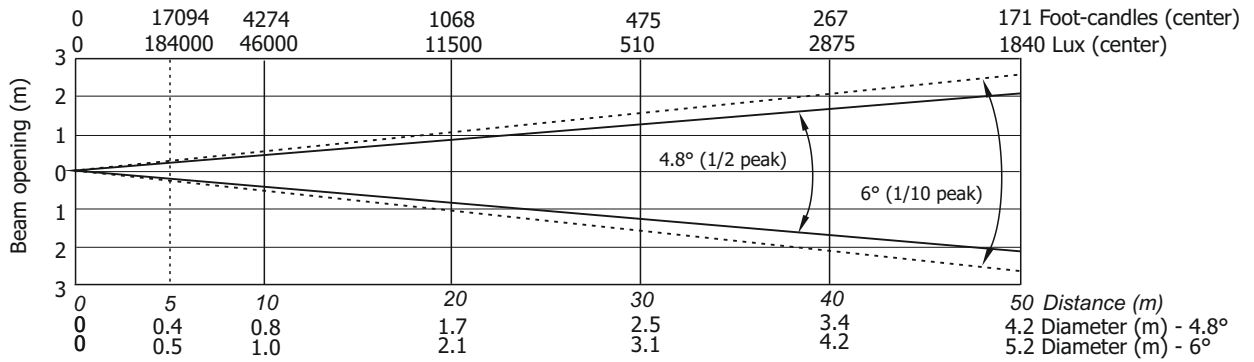

Lamp power=1500W
Total Output: 36985 lumens

Quiet mode
Total Output: 32610 lumens

Robin BMFL FollowSpot

Photometric Diagram Min. Zoom with Light Frost

Lamp power=1700W

Illuminance distribution

Lamp power=1500W

Illuminance distribution

Robin BMFL FollowSpot

Photometric Diagram

Min. Zoom with Light Frost

Quiet mode

Illuminance distribution

Robin BMFL FollowSpot

Photometric Diagram Min. Zoom with Medium Frost

Lamp power=1700W

Illuminance distribution

Lamp power=1500W

Illuminance distribution

Robin BMFL FollowSpot

Photometric Diagram

Min. Zoom with Medium Frost

Quiet mode

Illuminance distribution

Robin BMFL FollowSpot

Photometric Diagram

Min. Zoom with Heavy Frost 20° (standard)

Lamp power=1700W

Illuminance distribution

Lamp power=1500W

Illuminance distribution