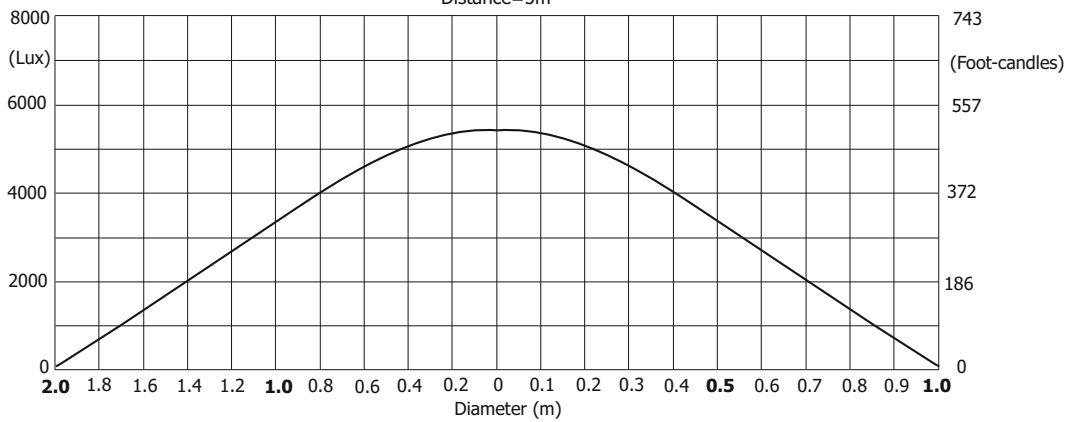

Lamp power=1700W

Illuminance distribution

Distance=5m

Lamp power=1500W

Illuminance distribution

Distance=5m

Robin BMFL FollowSpot

Photometric Diagram

Max. Zoom with Light Frost

Quiet mode

Illuminance distribution

Distance=5m

Robin BMFL FollowSpot

Photometric Diagram

Max. Zoom with Medium Frost

Lamp power=1700W

Illuminance distribution

Distance=5m

Lamp power=1500W

Illuminance distribution

Distance=5m

Robin BMFL FollowSpot

Photometric Diagram

Max. Zoom with Medium Frost