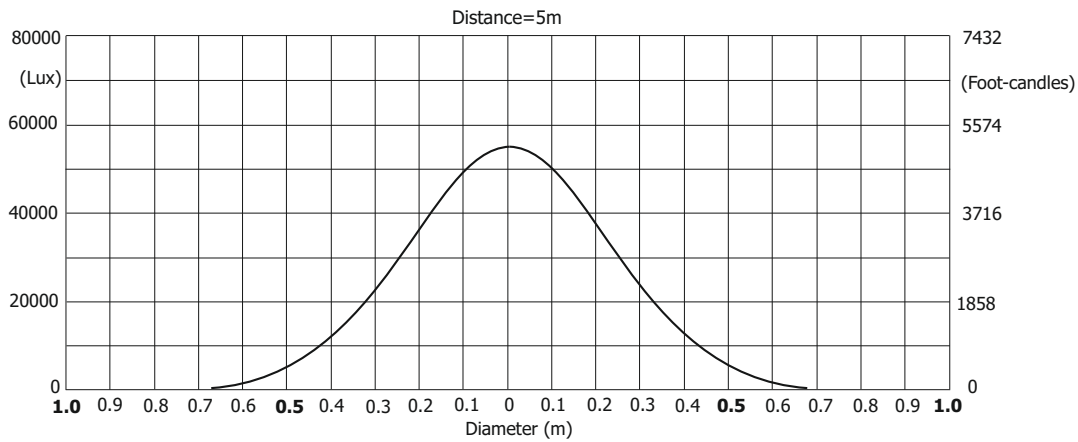

Lamp power=1700W

Illuminance distribution

Lamp power=1500W

Illuminance distribution

Robin BMFL FollowSpot

Photometric Diagram

Min. Zoom with Medium Frost

Quiet mode

Illuminance distribution

Robin BMFL FollowSpot

Photometric Diagram

Min. Zoom with Heavy Frost 20° (standard)

Lamp power=1700W

Illuminance distribution

Lamp power=1500W

Illuminance distribution

Robin BMFL FollowSpot

Photometric Diagram

Min. Zoom with Heavy Frost 20° (standard)

Quiet mode

Illuminance distribution

Robin BMFL FollowSpot

Photometric Diagram

Max. Zoom with Light Frost