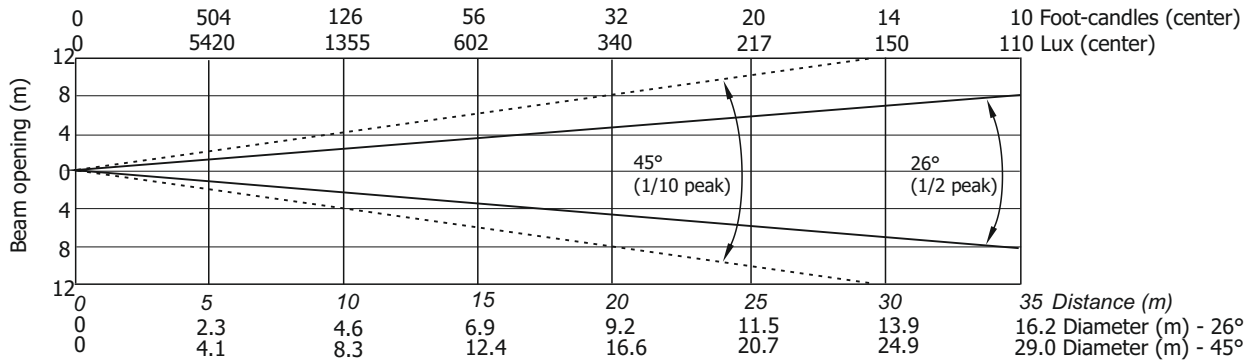

Lamp power=1700W

Illuminance distribution

Distance=5m

Lamp power=1500W

Illuminance distribution

Distance=5m

Robin BMFL FollowSpot

Photometric Diagram

Max. Zoom with Light Frost

Quiet mode

Illuminance distribution

Distance=5m

Robin BMFL FollowSpot

Photometric Diagram

Max. Zoom with Medium Frost

Lamp power=1700W

Illuminance distribution

Distance=5m

Lamp power=1500W

Illuminance distribution

Distance=5m

Robin BMFL FollowSpot

Photometric Diagram

Max. Zoom with Medium Frost

Quiet mode

Illuminance distribution

Robin BMFL FollowSpot

Photometric Diagram

Max. Zoom with Heavy Frost 20° (standard)

Lamp power=1700W

Illuminance distribution

Distance=5m