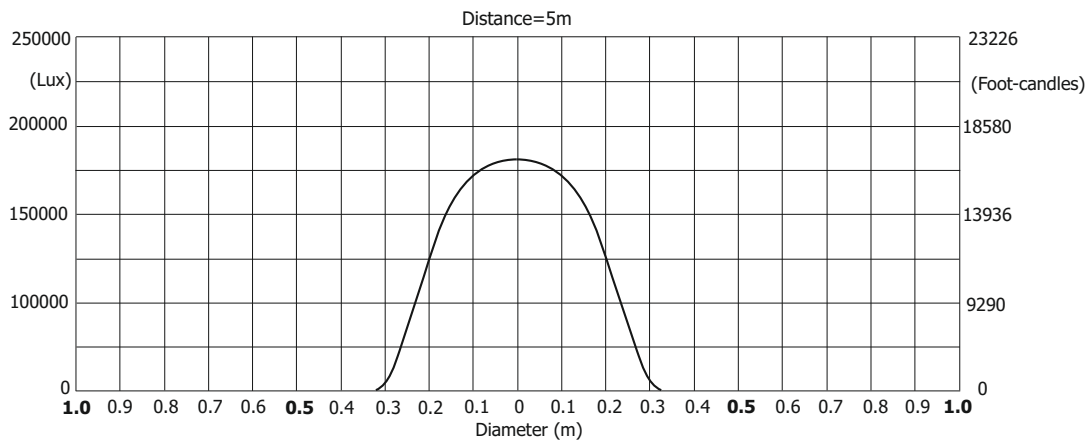

Lamp power=1700W

Illuminance distribution

Lamp power=1500W

Illuminance distribution

Robin BMFL FollowSpot

Photometric Diagram

Min. Zoom with Medium Frost

Quiet mode

Illuminance distribution

Robin BMFL FollowSpot

Photometric Diagram

Min. Zoom with Heavy Frost 20° (standard)

Lamp power=1700W

Illuminance distribution

Lamp power=1500W

Illuminance distribution