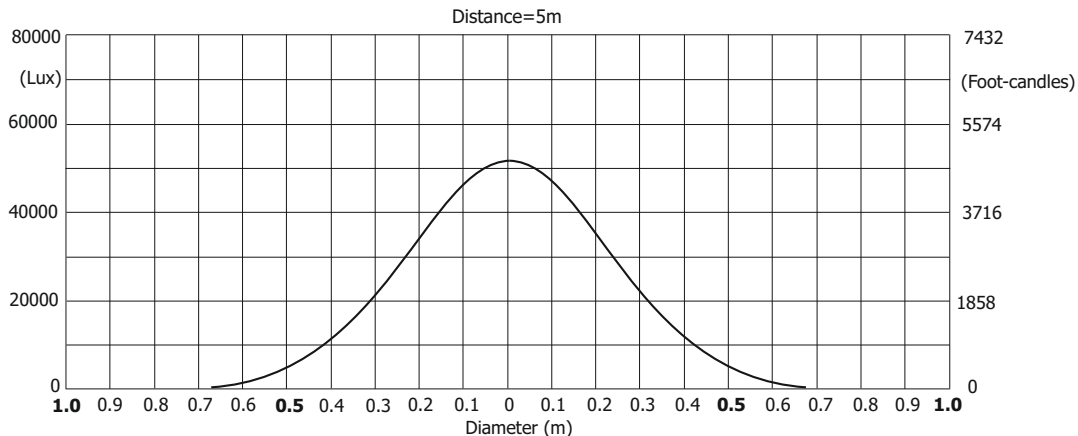

Lamp power=1700W

Illuminance distribution

Lamp power=1500W

Illuminance distribution

Robin BMFL FollowSpot

Photometric Diagram

Min. Zoom with Medium Frost

Quiet mode

Illuminance distribution

Robin BMFL FollowSpot

Photometric Diagram

Min. Zoom with Heavy Frost 20° (standard)

Lamp power=1700W

Illuminance distribution

Lamp power=1500W

Illuminance distribution

Robin BMFL FollowSpot

Photometric Diagram

Min. Zoom with Heavy Frost 20° (standard)

Quiet mode

Illuminance distribution

Robin BMFL FollowSpot

Photometric Diagram

Max. Zoom with Light Frost