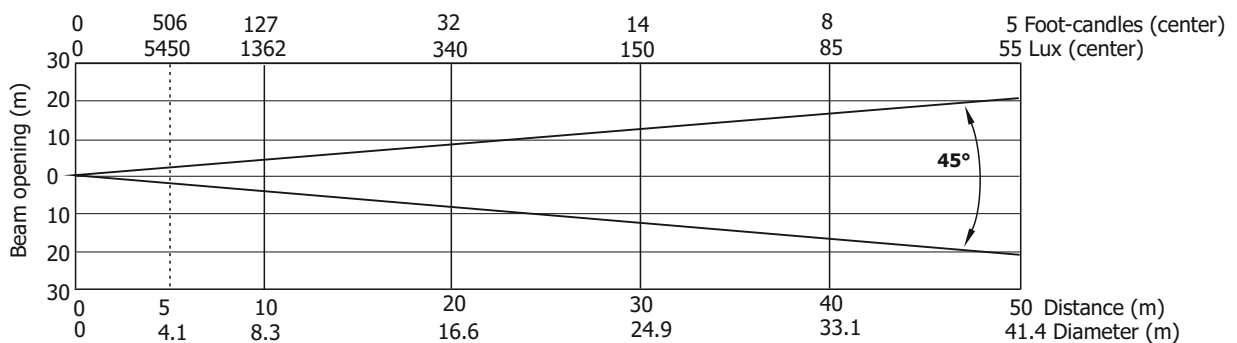

Robin BMFL FollowSpot

Photometric Diagram

Lamp: Osram Lok-it! HTI 1700/PS

Min. Zoom

Robin BMFL FollowSpot

Photometric Diagram

Max. Zoom

Lamp power=1700W
Total Output: 39770 lumens

Lamp power=1500W
Total Output: 36985 lumens

Quiet mode
Total Output: 32610 lumens

Robin BMFL FollowSpot

Photometric Diagram Min. Zoom with Light Frost

Lamp power=1700W

Illuminance distribution

Lamp power=1500W

Lamp power=1700W

Illuminance distribution

Lamp power=1500W

Illuminance distribution

Robin BMFL FollowSpot

Photometric Diagram

Min. Zoom with Medium Frost

Quiet mode

Lamp power=1700W

Illuminance distribution

Distance=5m

Lamp power=1500W

Illuminance distribution

Distance=5m

Robin BMFL FollowSpot

Photometric Diagram