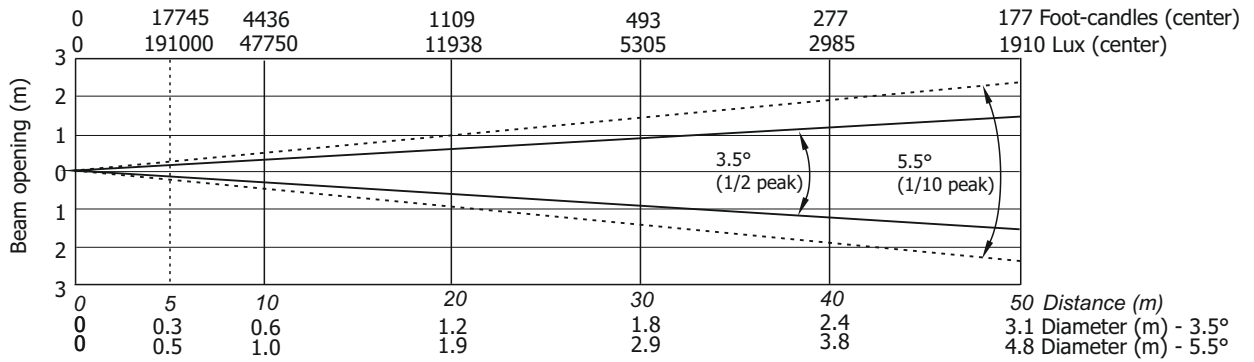

Lamp power=1500W
Total Output: 36985 lumens

Quiet mode
Total Output: 32610 lumens

Robin BMFL FollowSpot

Photometric Diagram Min. Zoom with Light Frost

Lamp power=1700W

Illuminance distribution

Lamp power=1500W

Illuminance distribution

Robin BMFL FollowSpot

Photometric Diagram

Min. Zoom with Light Frost

Quiet mode

Illuminance distribution

Robin BMFL FollowSpot

Photometric Diagram Min. Zoom with Medium Frost

Lamp power=1700W

Illuminance distribution

Lamp power=1500W

Illuminance distribution

Robin BMFL FollowSpot

Photometric Diagram

Min. Zoom with Medium Frost

Quiet mode

Illuminance distribution

Robin BMFL FollowSpot

Photometric Diagram

Min. Zoom with Heavy Frost 20° (standard)

Lamp power=1700W

Illuminance distribution

Lamp power=1500W

Illuminance distribution