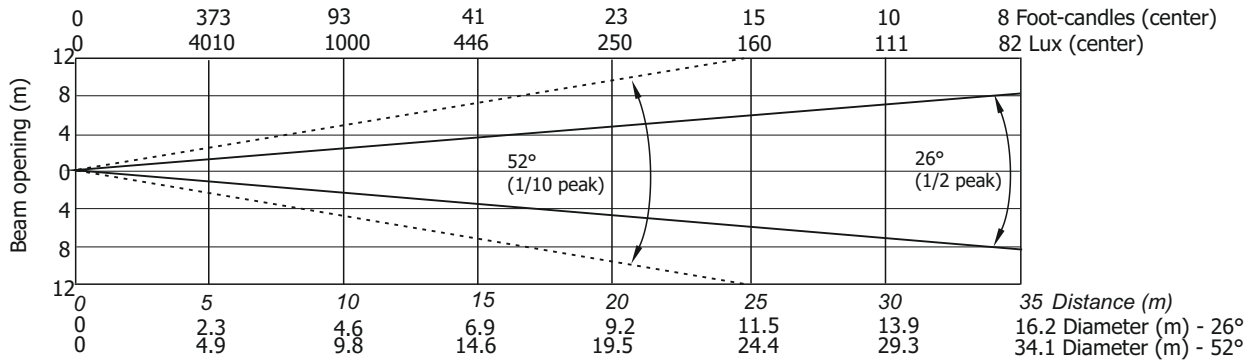

Lamp power=1700W

Illuminance distribution

Distance=5m

Lamp power=1500W

Illuminance distribution

Distance=5m

Robin BMFL FollowSpot

Photometric Diagram

Illuminance distribution

Distance=5m

Lamp power=1500W

Illuminance distribution

Distance=5m

Robin BMFL FollowSpot

Photometric Diagram

Max. Zoom with Medium Frost

Quiet mode

Illuminance distribution

Robin BMFL FollowSpot

Photometric Diagram

Max. Zoom with Heavy Frost 20° (standard)

Lamp power=1700W

Illuminance distribution

Distance=5m

Lamp power=1500W

Illuminance distribution

Distance=5m

Robin BMFL FollowSpot

Photometric Diagram

Max. Zoom with Heavy Frost 20° (standard)

Quiet mode

Illuminance distribution