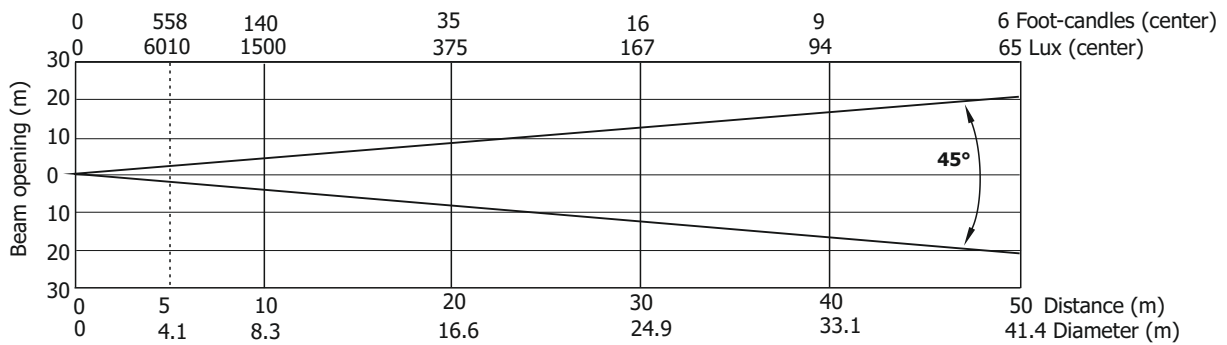

Robin BMFL FollowSpot

Photometric Diagram

Lamp: Osram Lok-it! HTI 1700/PS

Min. Zoom

Robin BMFL FollowSpot

Photometric Diagram

Max. Zoom

Lamp power=1700W
Total Output: 39770 lumens

Lamp power=1500W
Total Output: 36985 lumens

Quiet mode
Total Output: 32610 lumens

Robin BMFL FollowSpot

Photometric Diagram Min. Zoom with Light Frost

Lamp power=1700W

Illuminance distribution

Lamp power=1500W

Lamp power=1700W

Illuminance distribution

Distance=5m

Lamp power=1500W

Illuminance distribution

Distance=5m

Robin BMFL FollowSpot

Photometric Diagram

Lamp power=1500W

Illuminance distribution

Distance=5m

Robin BMFL FollowSpot

Photometric Diagram

Max. Zoom with Heavy Frost 20° (standard)

Quiet mode

Illuminance distribution