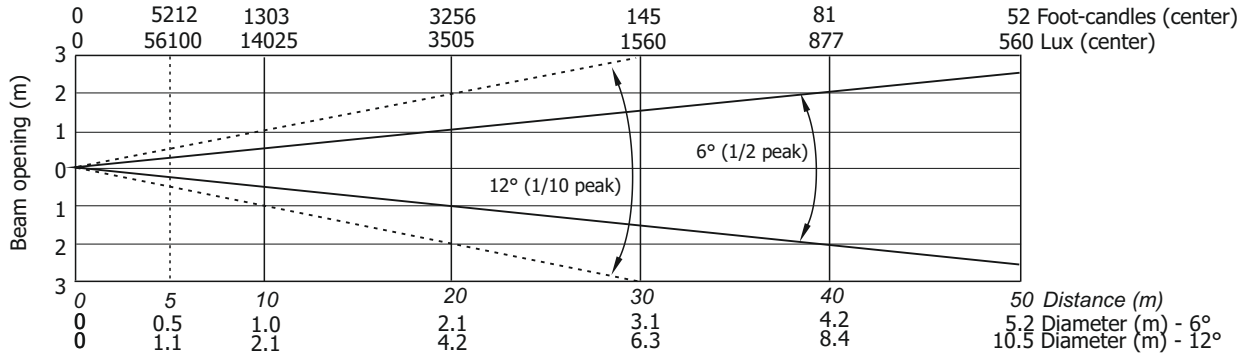

Lamp power=1700W

Illuminance distribution

Lamp power=1500W

Illuminance distribution

Robin BMFL FollowSpot

Photometric Diagram

Min. Zoom with Medium Frost

Quiet mode

Illuminance distribution

Robin BMFL FollowSpot

Photometric Diagram

Min. Zoom with Heavy Frost 20° (standard)

Lamp power=1700W

Illuminance distribution

Lamp power=1500W

Illuminance distribution

Robin BMFL FollowSpot

Photometric Diagram

Min. Zoom with Heavy Frost 20° (standard)

Quiet mode

Illuminance distribution

Robin BMFL FollowSpot

Photometric Diagram

Max. Zoom with Light Frost

Lamp power=1700W

Illuminance distribution

Distance=5m

Lamp power=1500W

Illuminance distribution

Distance=5m

Robin BMFL FollowSpot

Photometric Diagram