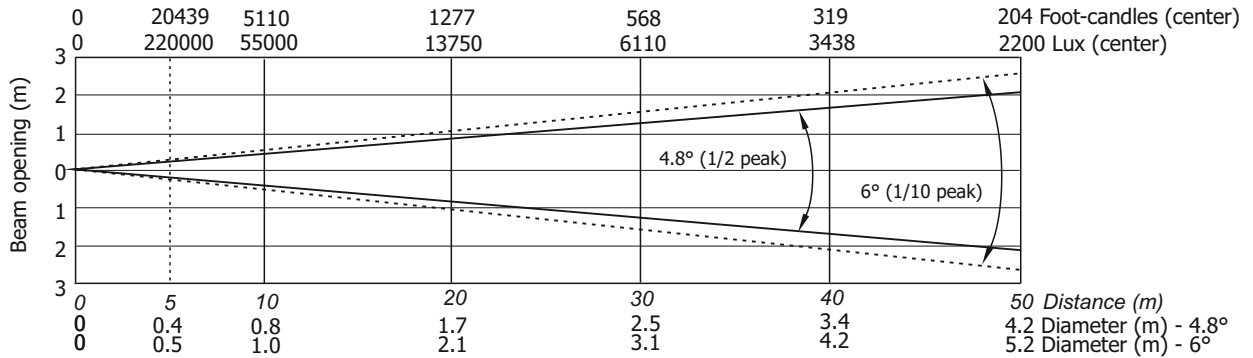

Lamp power=1500W
Total Output: 36985 lumens

Quiet mode
Total Output: 32610 lumens

Robin BMFL FollowSpot

Photometric Diagram Min. Zoom with Light Frost

Lamp power=1700W

Illuminance distribution

Lamp power=1500W

Illuminance distribution

Robin BMFL FollowSpot

Photometric Diagram

Min. Zoom with Light Frost

Quiet mode

Illuminance distribution

Robin BMFL FollowSpot

Photometric Diagram Min. Zoom with Medium Frost

Lamp power=1700W

Illuminance distribution

Lamp power=1500W

Illuminance distribution

Robin BMFL FollowSpot

Photometric Diagram

Min. Zoom with Medium Frost

Quiet mode

Illuminance distribution

Robin BMFL FollowSpot

Photometric Diagram

Min. Zoom with Heavy Frost 20° (standard)

Lamp power=1700W

Illuminance distribution

Lamp power=1500W

Illuminance distribution