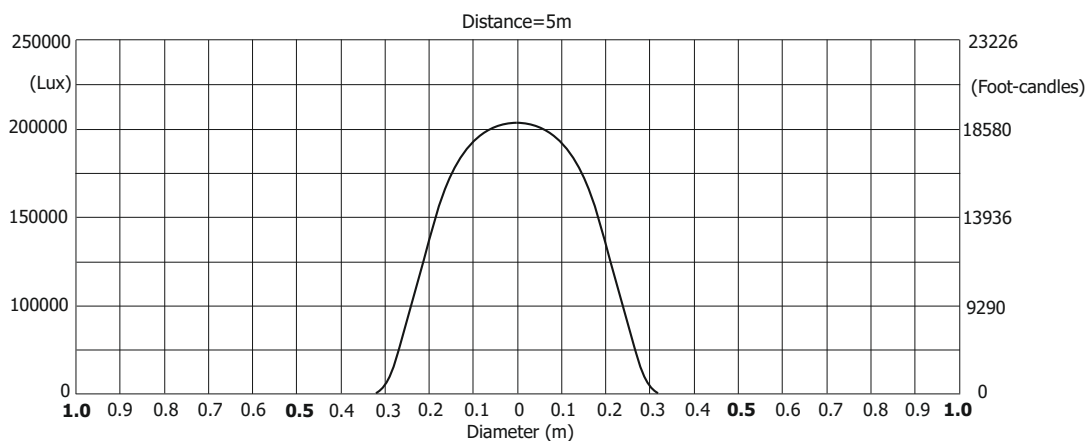

Lamp power=1700W

Illuminance distribution

Lamp power=1500W

Illuminance distribution

Robin BMFL FollowSpot

Photometric Diagram

Min. Zoom with Medium Frost

Quiet mode

Illuminance distribution

Robin BMFL FollowSpot

Photometric Diagram

Min. Zoom with Heavy Frost 20° (standard)

Lamp power=1700W

Illuminance distribution

Lamp power=1500W

Illuminance distribution