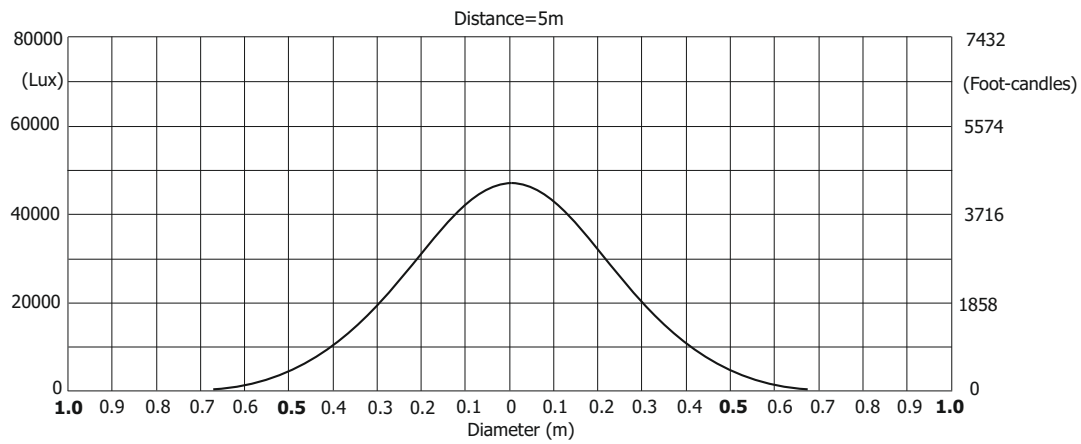

Illuminance distribution

Robin BMFL FollowSpot

Photometric Diagram

Min. Zoom with Heavy Frost 20° (standard)

Lamp power=1700W

Illuminance distribution

Lamp power=1500W

Illuminance distribution

Robin BMFL FollowSpot

Photometric Diagram

Min. Zoom with Heavy Frost 20° (standard)

Quiet mode

Illuminance distribution

Robin BMFL FollowSpot

Photometric Diagram

Max. Zoom with Light Frost

Lamp power=1700W

Illuminance distribution

Distance=5m

Lamp power=1500W

Illuminance distribution

Distance=5m

Robin BMFL FollowSpot

Photometric Diagram