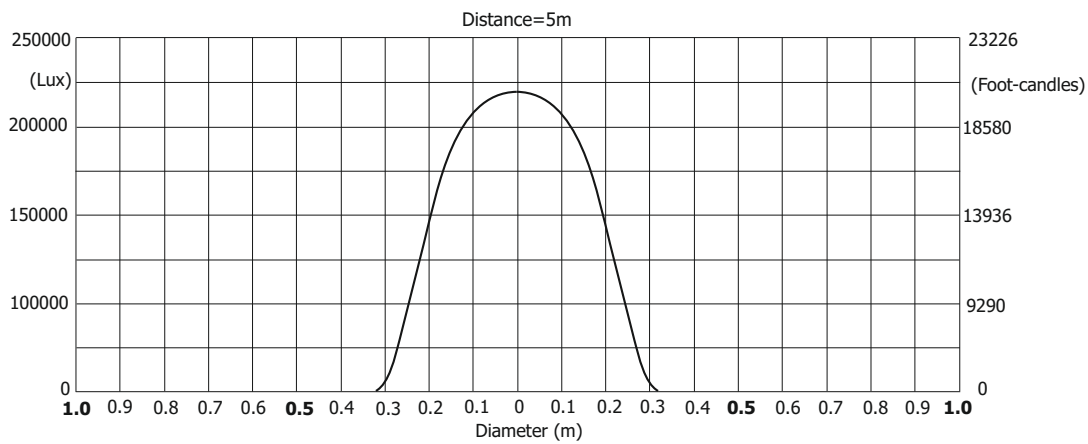

Lamp power=1500W
Total Output: 36985 lumens

Quiet mode
Total Output: 32610 lumens

Robin BMFL FollowSpot

Photometric Diagram Min. Zoom with Light Frost

Lamp power=1700W

Illuminance distribution

Lamp power=1500W

Illuminance distribution

Robin BMFL FollowSpot

Photometric Diagram

Min. Zoom with Light Frost

Quiet mode

Illuminance distribution

Robin BMFL FollowSpot

Photometric Diagram Min. Zoom with Medium Frost

Lamp power=1700W

Illuminance distribution

Lamp power=1500W

Illuminance distribution

Robin BMFL FollowSpot

Photometric Diagram

Min. Zoom with Medium Frost

Quiet mode