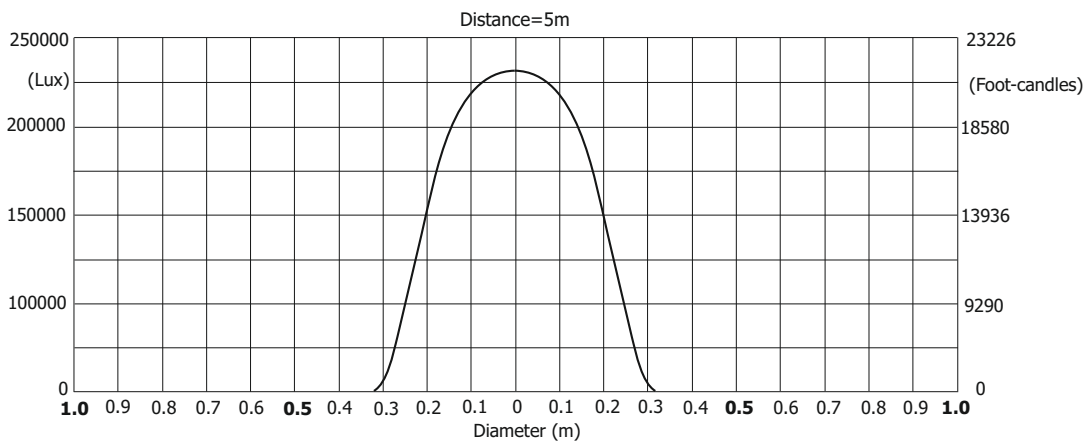

Lamp power=1500W
Total Output: 36985 lumens

Quiet mode
Total Output: 32610 lumens

Robin BMFL FollowSpot

Photometric Diagram Min. Zoom with Light Frost

Lamp power=1700W

Illuminance distribution

Lamp power=1500W