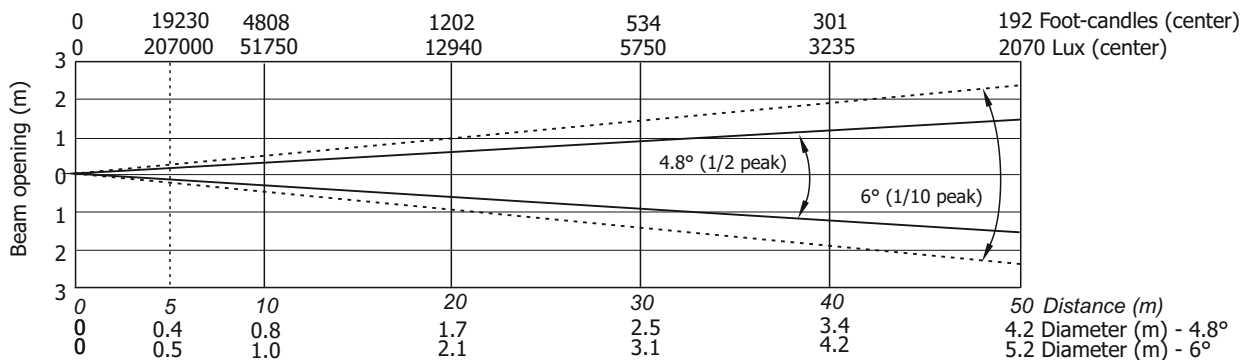

Lamp power=1500W
Total Output: 36985 lumens

Quiet mode
Total Output: 32610 lumens

Robin BMFL FollowSpot

Photometric Diagram Min. Zoom with Light Frost

Lamp power=1700W

Illuminance distribution

Lamp power=1500W

Illuminance distribution

Robin BMFL FollowSpot

Photometric Diagram

Min. Zoom with Light Frost

Quiet mode

Illuminance distribution

Robin BMFL FollowSpot

Photometric Diagram Min. Zoom with Medium Frost

Lamp power=1700W

Illuminance distribution

Lamp power=1500W

Illuminance distribution

Robin BMFL FollowSpot

Photometric Diagram

Min. Zoom with Medium Frost

Quiet mode

Illuminance distribution

Robin BMFL FollowSpot

Photometric Diagram

Min. Zoom with Heavy Frost 20° (standard)

Lamp power=1700W

Illuminance distribution

Lamp power=1500W

Illuminance distribution