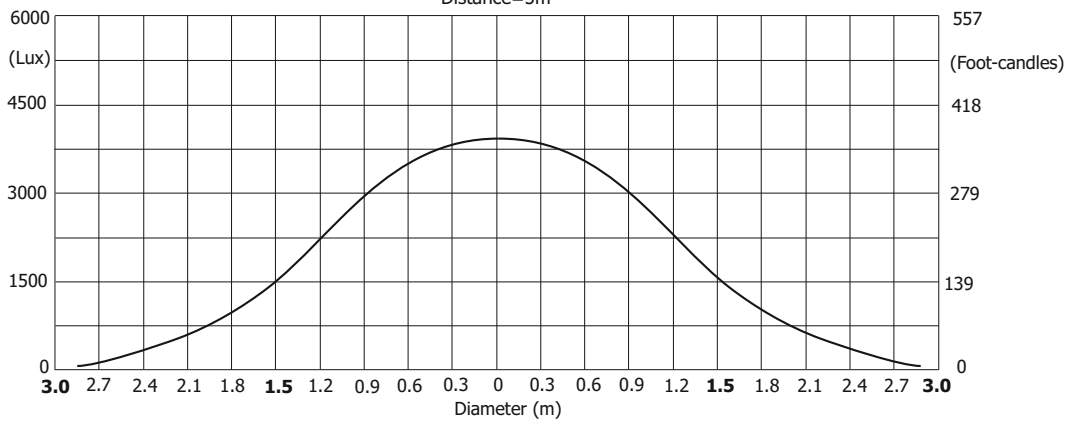

Illuminance distribution

Distance=5m

Lamp power=1500W

Illuminance distribution

Distance=5m

Robin BMFL FollowSpot

Photometric Diagram

Max. Zoom with Medium Frost

Quiet mode

Illuminance distribution

Robin BMFL FollowSpot

Photometric Diagram

Max. Zoom with Heavy Frost 20° (standard)

Lamp power=1700W

Illuminance distribution

Distance=5m

Lamp power=1500W

Illuminance distribution

Distance=5m

Robin BMFL FollowSpot

Photometric Diagram

Max. Zoom with Heavy Frost 20° (standard)

Quiet mode

Illuminance distribution