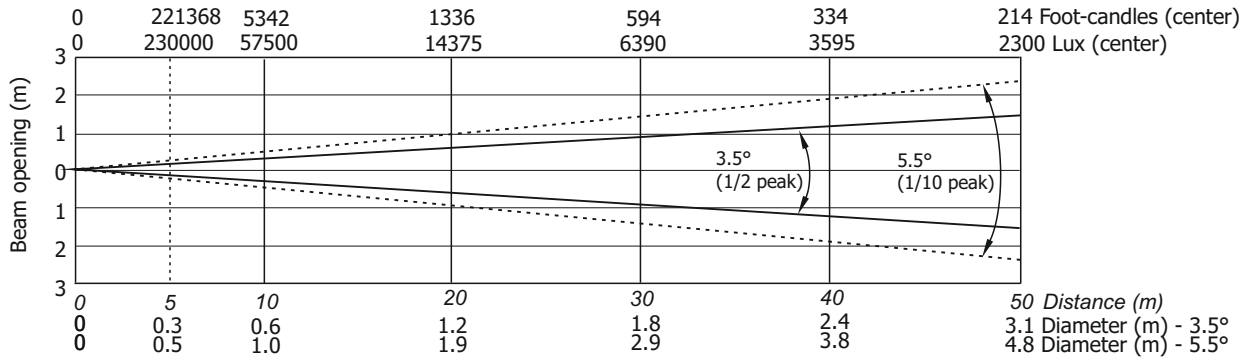

Lamp power=1500W
Total Output: 36985 lumens

Quiet mode
Total Output: 32610 lumens

Robin BMFL FollowSpot

Photometric Diagram Min. Zoom with Light Frost

Lamp power=1700W

Illuminance distribution

Lamp power=1500W

Illuminance distribution

Robin BMFL FollowSpot

Photometric Diagram

Min. Zoom with Light Frost

Quiet mode

Illuminance distribution

Robin BMFL FollowSpot

Photometric Diagram Min. Zoom with Medium Frost

Lamp power=1700W

Illuminance distribution

Lamp power=1500W

Illuminance distribution

Robin BMFL FollowSpot

Photometric Diagram

Min. Zoom with Medium Frost

Quiet mode

Lamp power=1700W

Illuminance distribution

Distance=5m

Lamp power=1500W

Illuminance distribution

Distance=5m

Robin BMFL FollowSpot

Photometric Diagram