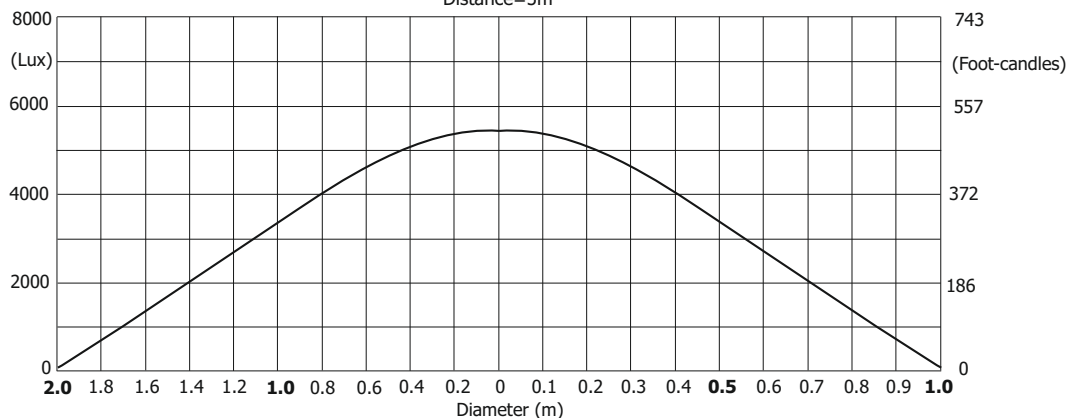

Robin BMFL FollowSpot

Photometric Diagram

Min. Zoom with Heavy Frost 20° (standard)

Quiet mode

Illuminance distribution

Robin BMFL FollowSpot

Photometric Diagram

Max. Zoom with Light Frost

Lamp power=1700W

Illuminance distribution

Distance=5m

Lamp power=1500W

Illuminance distribution

Distance=5m

Robin BMFL FollowSpot

Photometric Diagram

Max. Zoom with Light Frost

Quiet mode

Illuminance distribution

Distance=5m

Robin BMFL FollowSpot

Photometric Diagram

Max. Zoom with Medium Frost

Lamp power=1700W