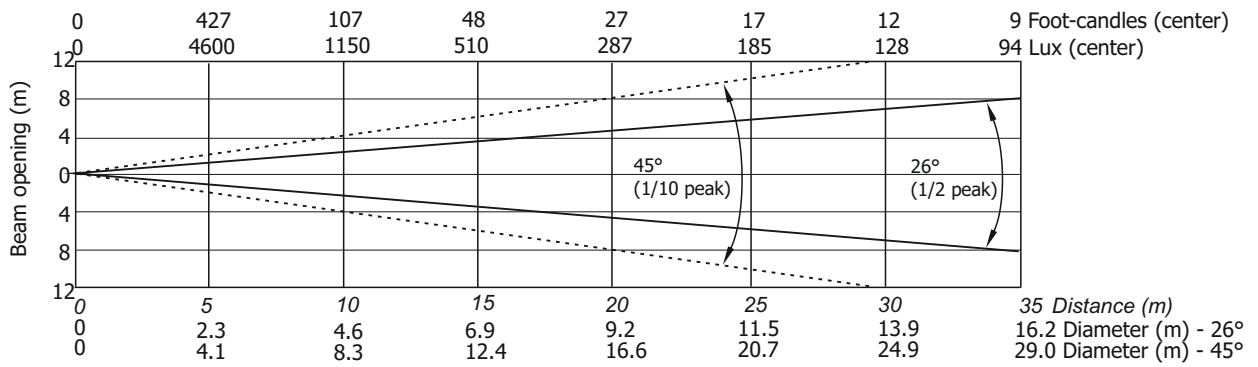

Lamp power=1700W

Illuminance distribution

Distance=5m

Lamp power=1500W

Illuminance distribution

Distance=5m

Robin BMFL FollowSpot

Photometric Diagram

Max. Zoom with Light Frost

Quiet mode

Illuminance distribution

Distance=5m

Robin BMFL FollowSpot

Photometric Diagram

Max. Zoom with Medium Frost

Lamp power=1700W

Illuminance distribution

Distance=5m

Lamp power=1500W

Illuminance distribution

Distance=5m

Robin BMFL FollowSpot

Photometric Diagram

Max. Zoom with Medium Frost

Quiet mode

Illuminance distribution

Robin BMFL FollowSpot

Photometric Diagram

Max. Zoom with Heavy Frost 20° (standard)

Lamp power=1700W

Illuminance distribution

Distance=5m