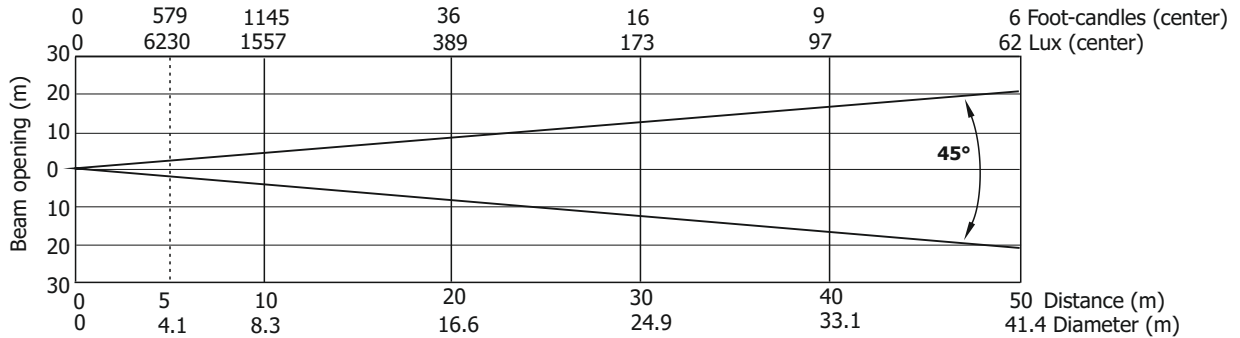

Robin BMFL FollowSpot

Photometric Diagram

Lamp: Osram Lok-it! HTI 1700/PS

Min. Zoom

Robin BMFL FollowSpot

Photometric Diagram

Max. Zoom

Lamp power=1700W
Total Output: 39770 lumens

Lamp power=1500W
Total Output: 36985 lumens

Quiet mode
Total Output: 32610 lumens

Robin BMFL FollowSpot

Photometric Diagram Min. Zoom with Light Frost

Lamp power=1700W

Illuminance distribution

Lamp power=1500W

Lamp power=1700W

Illuminance distribution

Distance=5m

Lamp power=1500W

Illuminance distribution

Distance=5m

Robin BMFL FollowSpot

Photometric Diagram

Lamp power=1500W

Illuminance distribution

Distance=5m

Robin BMFL FollowSpot

Photometric Diagram

Max. Zoom with Heavy Frost 20° (standard)

Quiet mode

Illuminance distribution