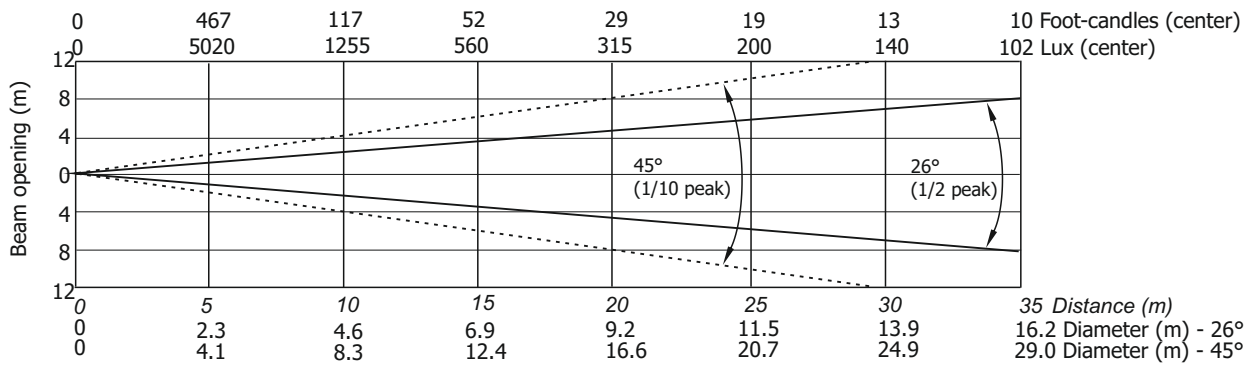

Robin BMFL FollowSpot

Photometric Diagram

Min. Zoom with Heavy Frost 20° (standard)

Quiet mode

Illuminance distribution

Robin BMFL FollowSpot

Photometric Diagram

Max. Zoom with Light Frost

Lamp power=1700W

Illuminance distribution

Distance=5m

Lamp power=1500W

Illuminance distribution

Distance=5m

Robin BMFL FollowSpot

Photometric Diagram

Max. Zoom with Light Frost

Quiet mode

Illuminance distribution

Distance=5m

Robin BMFL FollowSpot

Photometric Diagram

Max. Zoom with Medium Frost

Lamp power=1700W

Illuminance distribution

Distance=5m

Lamp power=1500W

Illuminance distribution

Distance=5m

Robin BMFL FollowSpot

Photometric Diagram

Max. Zoom with Medium Frost