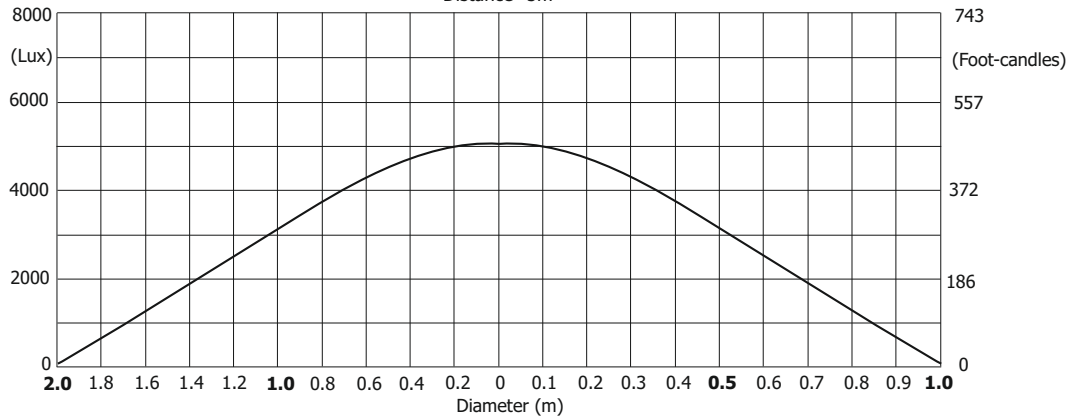

Robin BMFL FollowSpot

Photometric Diagram

Min. Zoom with Heavy Frost 20° (standard)

Quiet mode

Illuminance distribution

Robin BMFL FollowSpot

Photometric Diagram

Max. Zoom with Light Frost

Lamp power=1700W

Illuminance distribution

Distance=5m

Lamp power=1500W

Illuminance distribution

Distance=5m

Robin BMFL FollowSpot

Photometric Diagram

Max. Zoom with Light Frost

Quiet mode

Illuminance distribution

Distance=5m

Robin BMFL FollowSpot

Photometric Diagram

Max. Zoom with Medium Frost

Lamp power=1700W