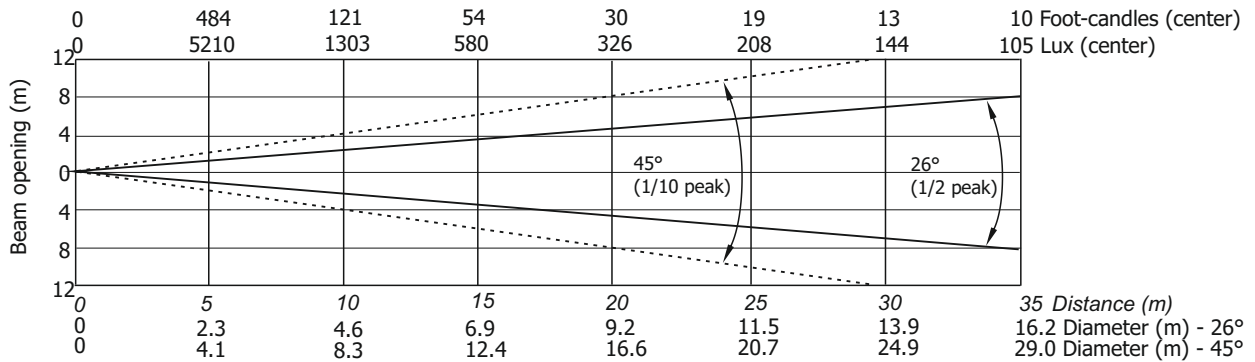

Lamp power=1700W

Illuminance distribution

Distance=5m

Lamp power=1500W

Illuminance distribution

Distance=5m

Robin BMFL FollowSpot

Photometric Diagram

Max. Zoom with Light Frost

Quiet mode

Illuminance distribution

Distance=5m

Robin BMFL FollowSpot

Photometric Diagram

Max. Zoom with Medium Frost

Lamp power=1700W

Illuminance distribution

Distance=5m

Lamp power=1500W

Illuminance distribution

Distance=5m

Robin BMFL FollowSpot

Photometric Diagram

Max. Zoom with Medium Frost

Quiet mode

Illuminance distribution

Robin BMFL FollowSpot

Photometric Diagram

Max. Zoom with Heavy Frost 20° (standard)

Lamp power=1700W

Illuminance distribution

Distance=5m