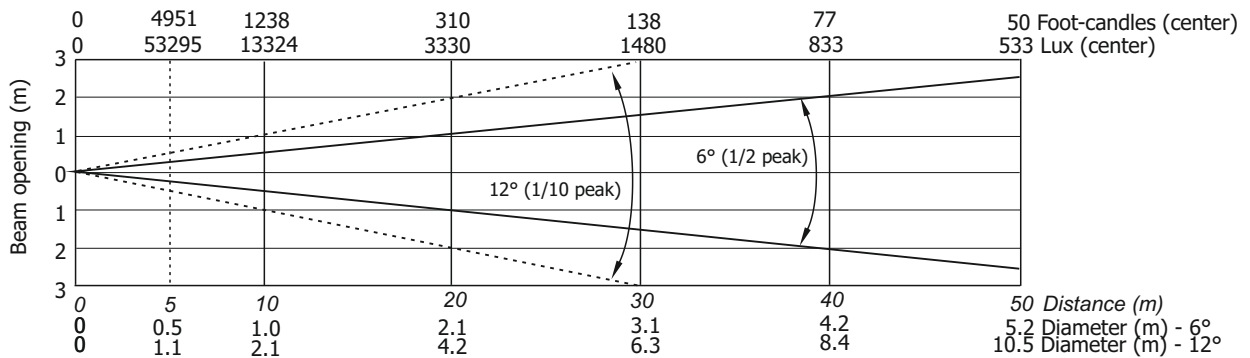

Lamp power=1700W

Illuminance distribution

Lamp power=1500W

Illuminance distribution

Robin BMFL FollowSpot

Photometric Diagram

Min. Zoom with Medium Frost

Quiet mode

Illuminance distribution

Robin BMFL FollowSpot

Photometric Diagram

Min. Zoom with Heavy Frost 20° (standard)

Lamp power=1700W

Illuminance distribution

Lamp power=1500W

Illuminance distribution

Robin BMFL FollowSpot

Photometric Diagram

Min. Zoom with Heavy Frost 20° (standard)

Quiet mode

Illuminance distribution

Robin BMFL FollowSpot

Photometric Diagram

Max. Zoom with Light Frost

Lamp power=1700W

Illuminance distribution

Distance=5m

Lamp power=1500W

Illuminance distribution

Distance=5m

Robin BMFL FollowSpot

Photometric Diagram