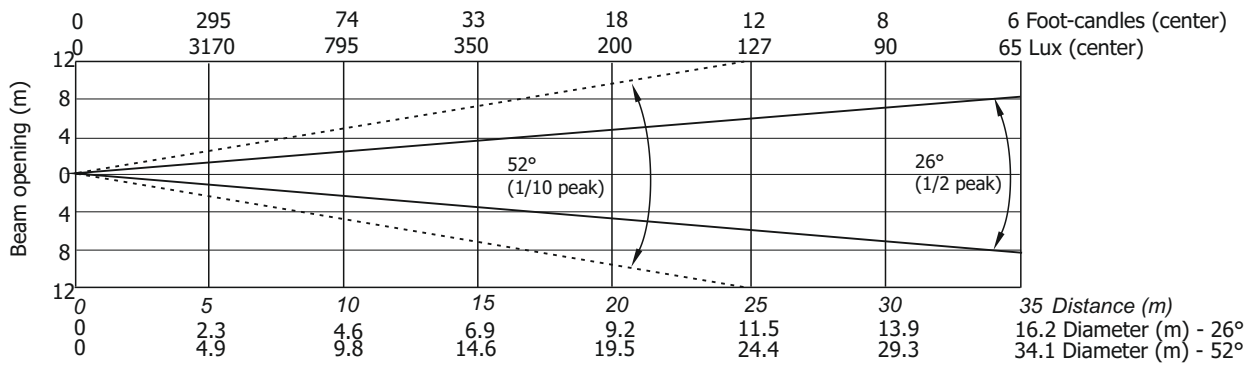

Lamp power=1700W

Illuminance distribution

Distance=5m

Lamp power=1500W

Illuminance distribution

Distance=5m

Robin BMFL FollowSpot

Photometric Diagram

Illuminance distribution

Distance=5m

Lamp power=1500W

Illuminance distribution

Distance=5m

Robin BMFL FollowSpot

Photometric Diagram

Max. Zoom with Medium Frost

Quiet mode

Illuminance distribution

Robin BMFL FollowSpot

Photometric Diagram

Max. Zoom with Heavy Frost 20° (standard)

Lamp power=1700W

Illuminance distribution

Distance=5m

Lamp power=1500W

Illuminance distribution

Distance=5m

Robin BMFL FollowSpot

Photometric Diagram

Max. Zoom with Heavy Frost 20° (standard)

Quiet mode

Illuminance distribution