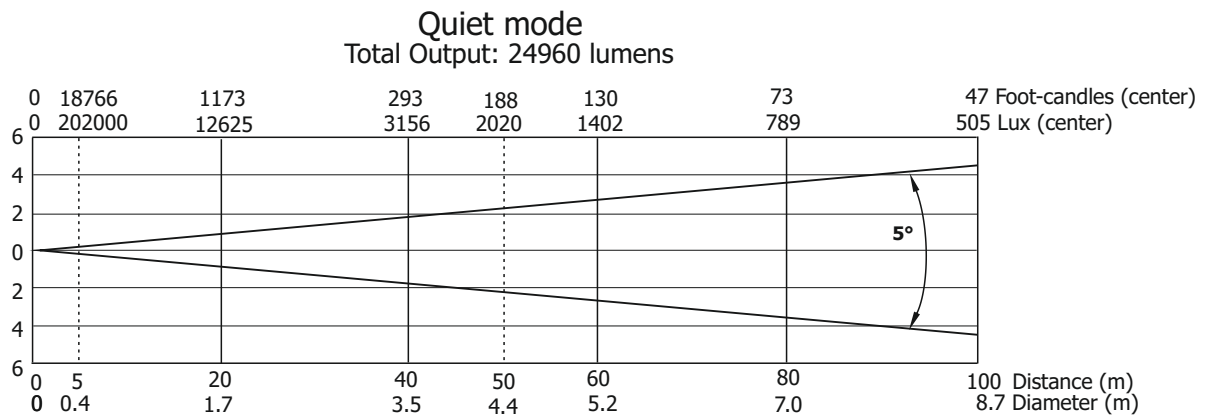

Robin BMFL FollowSpot

Photometric Diagram

Lamp: Osram Lok-it! HTI 1700/PS

Min. Zoom

Robin BMFL FollowSpot

Photometric Diagram

Max. Zoom

Lamp power=1700W
Total Output: 39770 lumens

Lamp power=1500W
Total Output: 36985 lumens

Quiet mode
Total Output: 32610 lumens

Robin BMFL FollowSpot

Photometric Diagram Min. Zoom with Light Frost

Lamp power=1700W

Illuminance distribution

Lamp power=1500W

Lamp power=1700W

Illuminance distribution

Lamp power=1500W

Illuminance distribution

Robin BMFL FollowSpot

Photometric Diagram

Min. Zoom with Medium Frost

Quiet mode

Lamp power=1700W

Illuminance distribution

Distance=5m

Lamp power=1500W

Illuminance distribution

Distance=5m

Robin BMFL FollowSpot

Photometric Diagram