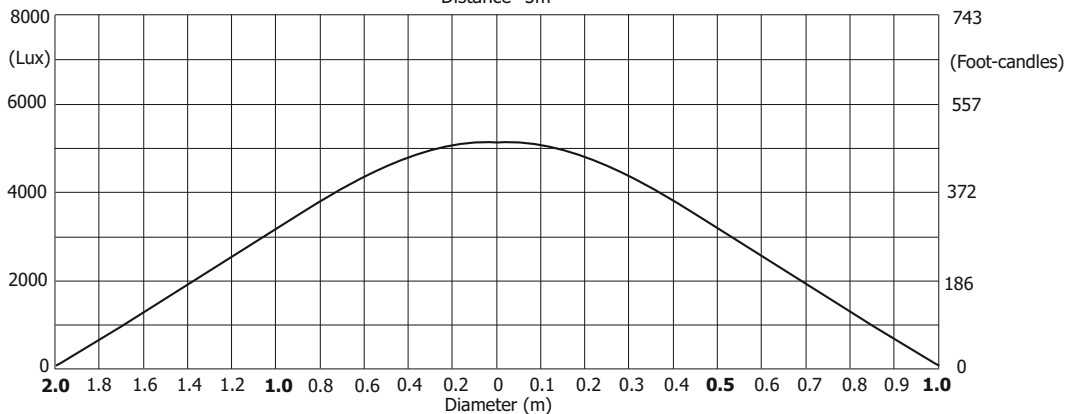

Lamp power=1700W

Illuminance distribution

Distance=5m

Lamp power=1500W

Illuminance distribution

Distance=5m

Robin BMFL FollowSpot

Photometric Diagram

Max. Zoom with Light Frost

Quiet mode

Illuminance distribution

Distance=5m

Robin BMFL FollowSpot

Photometric Diagram

Max. Zoom with Medium Frost

Lamp power=1700W

Illuminance distribution

Distance=5m

Lamp power=1500W

Illuminance distribution

Distance=5m

Robin BMFL FollowSpot

Photometric Diagram

Max. Zoom with Medium Frost

Quiet mode

Illuminance distribution

Robin BMFL FollowSpot

Photometric Diagram

Max. Zoom with Heavy Frost 20° (standard)

Lamp power=1700W

Illuminance distribution

Distance=5m