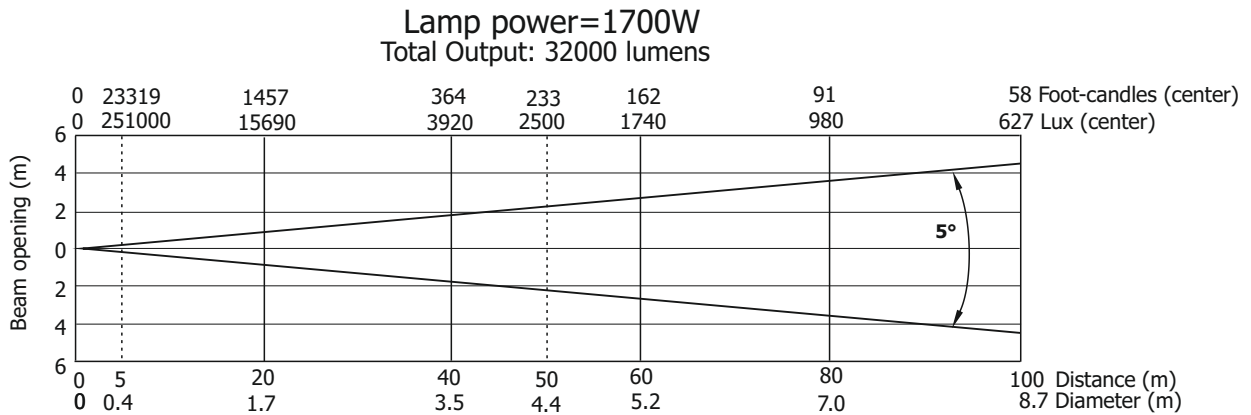

Robin BMFL FollowSpot

Photometric Diagram

Lamp: Osram Lok-it! HTI 1700/PS

Min. Zoom

Robin BMFL FollowSpot

Photometric Diagram

Max. Zoom

Lamp power=1700W
Total Output: 39770 lumens

Lamp power=1500W
Total Output: 36985 lumens

Quiet mode
Total Output: 32610 lumens

Robin BMFL FollowSpot

Photometric Diagram Min. Zoom with Light Frost

Lamp power=1700W

Illuminance distribution

Lamp power=1500W

Lamp power=1700W

Illuminance distribution

Distance=5m

Lamp power=1500W

Illuminance distribution

Distance=5m

Robin BMFL FollowSpot

Photometric Diagram

Lamp power=1500W

Illuminance distribution

Distance=5m

Robin BMFL FollowSpot

Photometric Diagram

Max. Zoom with Heavy Frost 20° (standard)

Quiet mode

Illuminance distribution