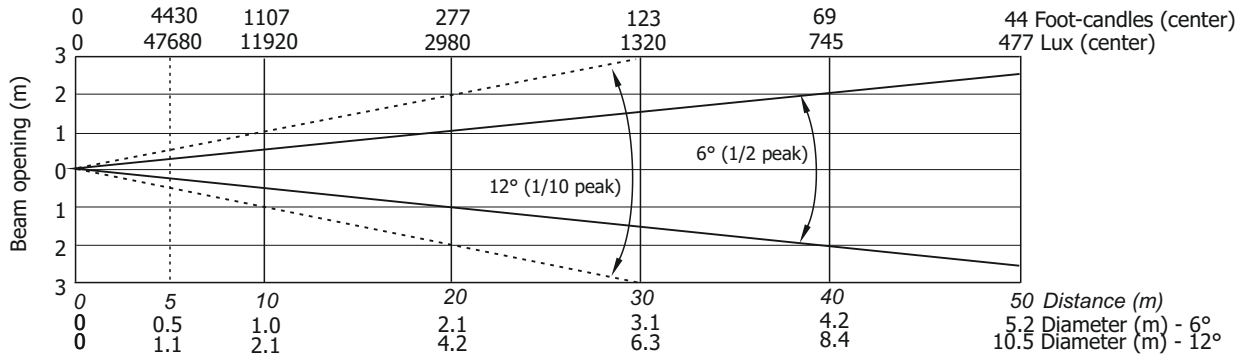

Lamp power=1700W

Illuminance distribution

Lamp power=1500W

Illuminance distribution

Robin BMFL FollowSpot

Photometric Diagram

Min. Zoom with Medium Frost

Quiet mode

Illuminance distribution

Robin BMFL FollowSpot

Photometric Diagram

Min. Zoom with Heavy Frost 20° (standard)

Lamp power=1700W

Illuminance distribution

Lamp power=1500W

Illuminance distribution

Robin BMFL FollowSpot

Photometric Diagram

Min. Zoom with Heavy Frost 20° (standard)

Quiet mode

Illuminance distribution

Robin BMFL FollowSpot

Photometric Diagram

Max. Zoom with Light Frost

Lamp power=1700W

Illuminance distribution

Distance=5m

Lamp power=1500W

Illuminance distribution

Distance=5m

Robin BMFL FollowSpot

Photometric Diagram