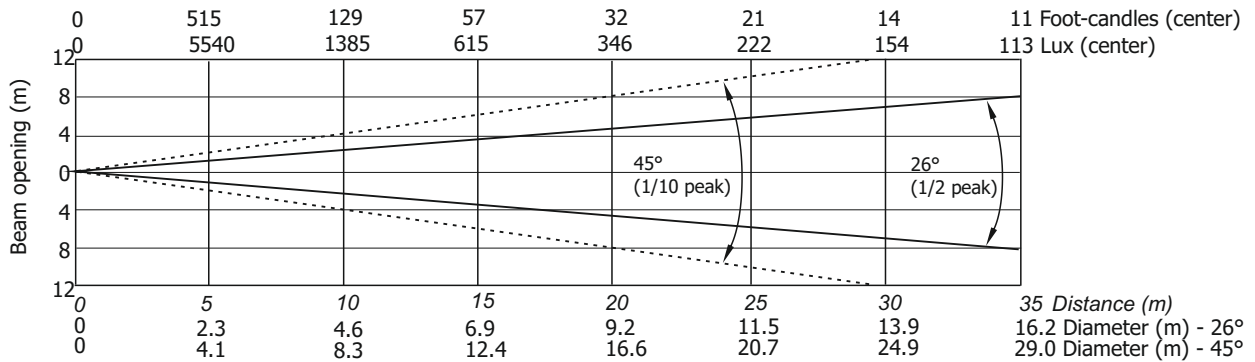

Robin BMFL FollowSpot

Photometric Diagram

Min. Zoom with Heavy Frost 20° (standard)

Quiet mode

Illuminance distribution

Robin BMFL FollowSpot

Photometric Diagram

Max. Zoom with Light Frost

Lamp power=1700W

Illuminance distribution

Distance=5m

Lamp power=1500W

Illuminance distribution

Distance=5m

Robin BMFL FollowSpot

Photometric Diagram

Max. Zoom with Light Frost

Quiet mode

Illuminance distribution

Distance=5m

Robin BMFL FollowSpot

Photometric Diagram

Max. Zoom with Medium Frost

Lamp power=1700W

Illuminance distribution

Distance=5m

Lamp power=1500W

Illuminance distribution

Distance=5m

Robin BMFL FollowSpot

Photometric Diagram

Max. Zoom with Medium Frost