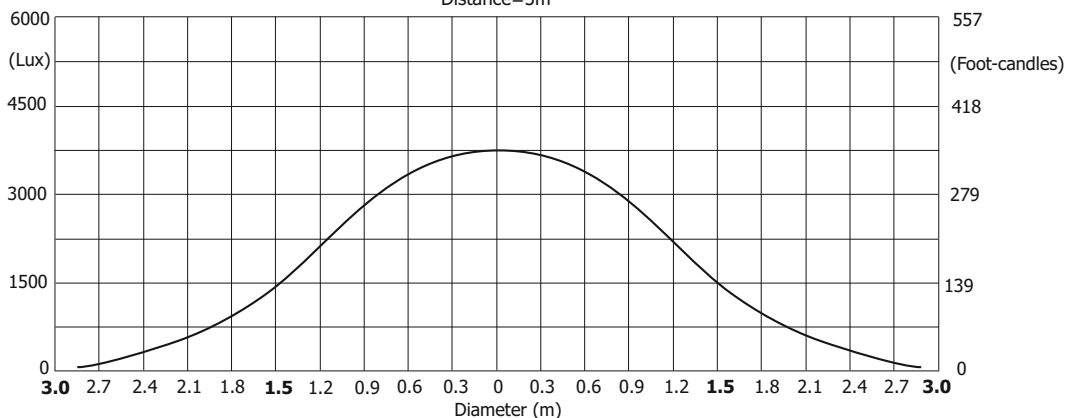

Illuminance distribution

Distance=5m

Lamp power=1500W

Illuminance distribution

Distance=5m

Robin BMFL FollowSpot

Photometric Diagram

Max. Zoom with Medium Frost

Quiet mode

Illuminance distribution

Robin BMFL FollowSpot

Photometric Diagram

Max. Zoom with Heavy Frost 20° (standard)

Lamp power=1700W

Illuminance distribution

Distance=5m

Lamp power=1500W

Illuminance distribution

Distance=5m

Robin BMFL FollowSpot

Photometric Diagram

Max. Zoom with Heavy Frost 20° (standard)

Quiet mode

Illuminance distribution