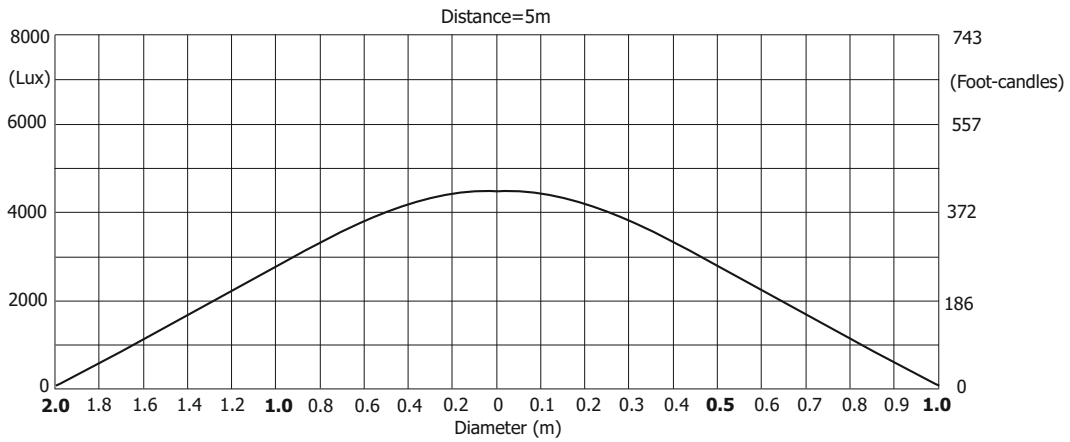

Lamp power=1700W

Illuminance distribution

Distance=5m

Lamp power=1500W

Illuminance distribution

Distance=5m

Robin BMFL FollowSpot

Photometric Diagram

Max. Zoom with Light Frost

Quiet mode

Illuminance distribution

Distance=5m

Robin BMFL FollowSpot

Photometric Diagram

Max. Zoom with Medium Frost

Lamp power=1700W

Illuminance distribution

Distance=5m

Lamp power=1500W

Illuminance distribution

Distance=5m

Robin BMFL FollowSpot

Photometric Diagram

Max. Zoom with Medium Frost

Quiet mode

Illuminance distribution

Robin BMFL FollowSpot

Photometric Diagram

Max. Zoom with Heavy Frost 20° (standard)

Lamp power=1700W

Illuminance distribution

Distance=5m