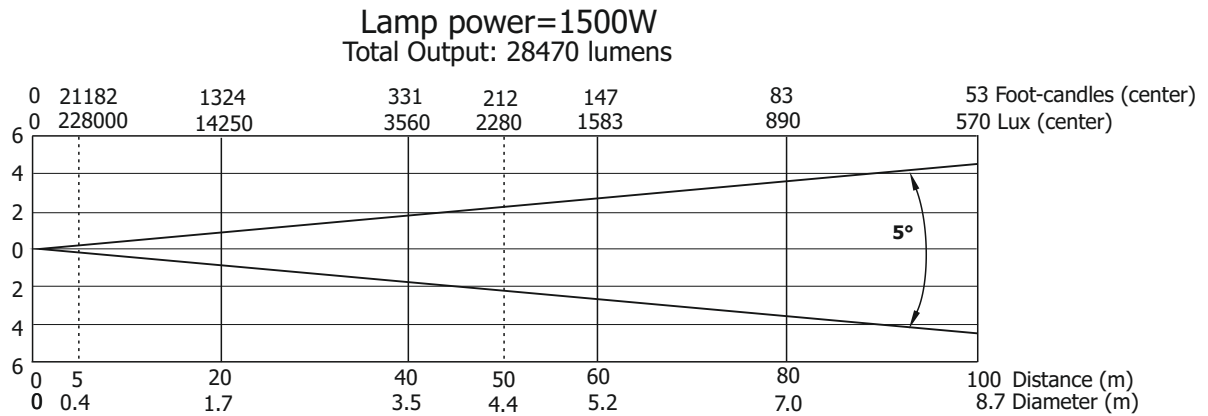

Robin BMFL FollowSpot

Photometric Diagram

Lamp: Osram Lok-it! HTI 1700/PS

Min. Zoom

Robin BMFL FollowSpot

Photometric Diagram

Max. Zoom

Lamp power=1700W
Total Output: 39770 lumens

Lamp power=1500W
Total Output: 36985 lumens

Quiet mode
Total Output: 32610 lumens

Robin BMFL FollowSpot

Photometric Diagram Min. Zoom with Light Frost

Lamp power=1700W

Illuminance distribution

Lamp power=1500W

Lamp power=1700W

Illuminance distribution

Distance=5m

Lamp power=1500W

Illuminance distribution

Distance=5m

Robin BMFL FollowSpot

Photometric Diagram

Lamp power=1500W

Illuminance distribution

Distance=5m

Robin BMFL FollowSpot

Photometric Diagram

Max. Zoom with Heavy Frost 20° (standard)

Quiet mode

Illuminance distribution