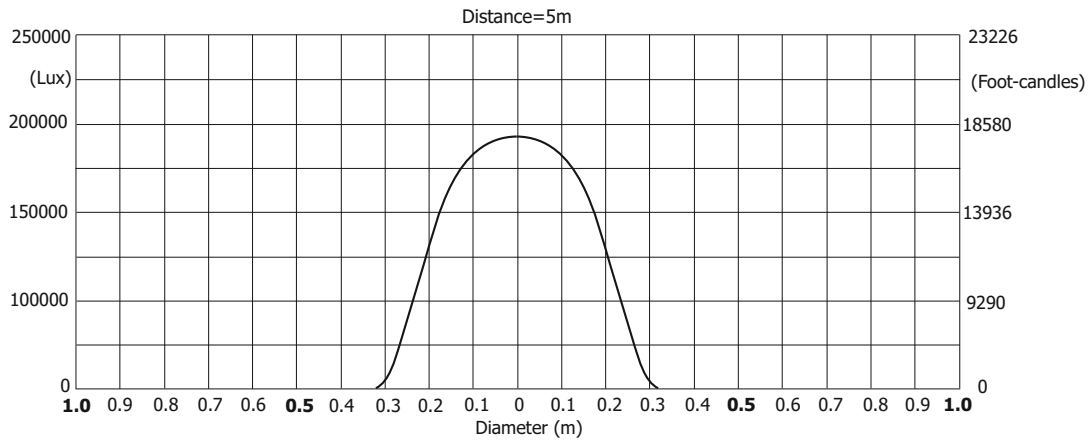

Lamp power=1500W
Total Output: 36985 lumens

Quiet mode
Total Output: 32610 lumens

Robin BMFL FollowSpot

Photometric Diagram Min. Zoom with Light Frost

Lamp power=1700W

Illuminance distribution

Lamp power=1500W

Illuminance distribution

Robin BMFL FollowSpot

Photometric Diagram

Min. Zoom with Light Frost

Quiet mode

Illuminance distribution

Robin BMFL FollowSpot

Photometric Diagram Min. Zoom with Medium Frost

Lamp power=1700W

Illuminance distribution

Lamp power=1500W

Illuminance distribution

Robin BMFL FollowSpot

Photometric Diagram

Min. Zoom with Medium Frost

Quiet mode