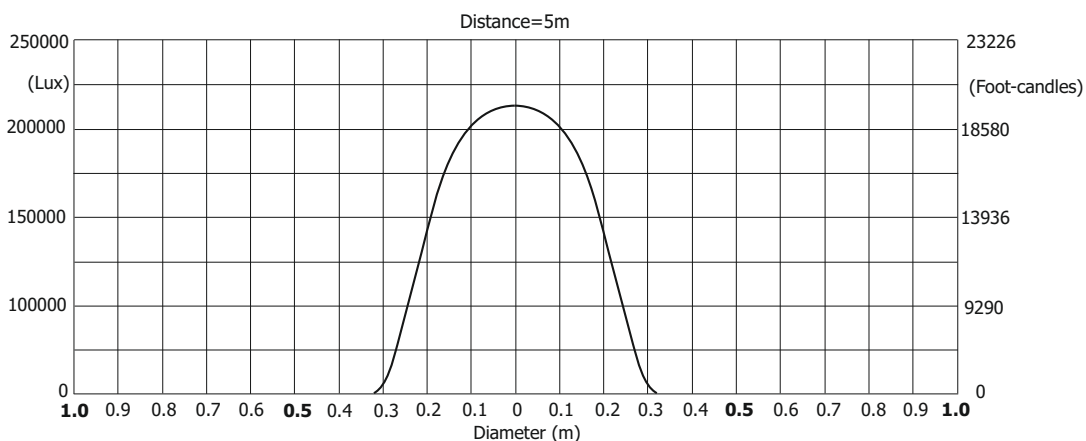

Illuminance distribution