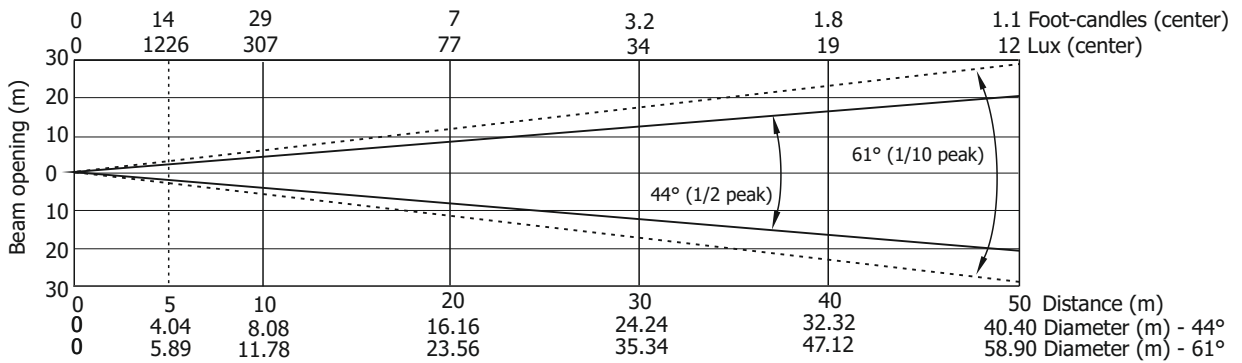

Total Output: 24386 lumens

Illuminance distribution

Distance=5m

Fixture settings:
Fans: Auto
High-power Mode: Off
CRI: 70

Robin Esprite Fresnel

Photometric Diagrams

Auto mode - CRI 80

Min. zoom

Total Output: 10108 lumens

Illuminance distribution

Distance=5m

Max. zoom

Total Output: 18358 lumens

Illuminance distribution

Distance=5m

Fixture settings:
Fans: Auto
High-power Mode: Off
CRI: 80

Total Output: 16714 lumens

Illuminance distribution

Distance=5m

Fixture settings:
 Fans: Auto
 High-power Mode: Off
 CRI: 90

Robin Esprite Fresnel

Photometric Diagrams

High mode - CRI 70

Min. zoom

Illuminance distribution

Distance=5m

Max. zoom

Total Output: 17536 lumens

Illuminance distribution

Distance=5m

Fixture settings:
Fans: High
High-power Mode: Off
CRI: 90

Robin Esprite Fresnel