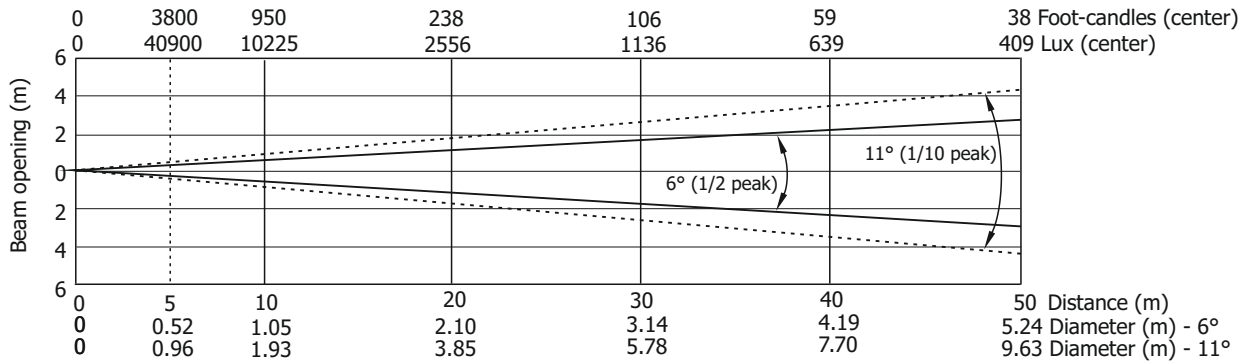

Illuminance distribution

Distance=5m

Fixture settings:
Fans: High
High-power Mode: Off
CRI: 80

Robin Esprite Fresnel

Photometric Diagrams

High mode - CRI 90

Min. zoom

Total Output: 8902 lumens

Illuminance distribution

Distance=5m

Max. zoom

Total Output: 17536 lumens

Illuminance distribution

Distance=5m

Fixture settings:
Fans: High
High-power Mode: Off
CRI: 90

Robin Esprite Fresnel

Photometric Diagrams

High-power mode - CRI 70

Min. zoom

Total Output: 15088 lumens

Illuminance distribution

Distance=5m

Max. zoom

Total Output: 27400 lumens

Illuminance distribution

Distance=5m

Max. zoom

Total Output: 20820 lumens

Illuminance distribution

Distance=5m

Fixture settings:
Fans: High
High-power Mode: On
CRI: 80

Robin Esprite Fresnel