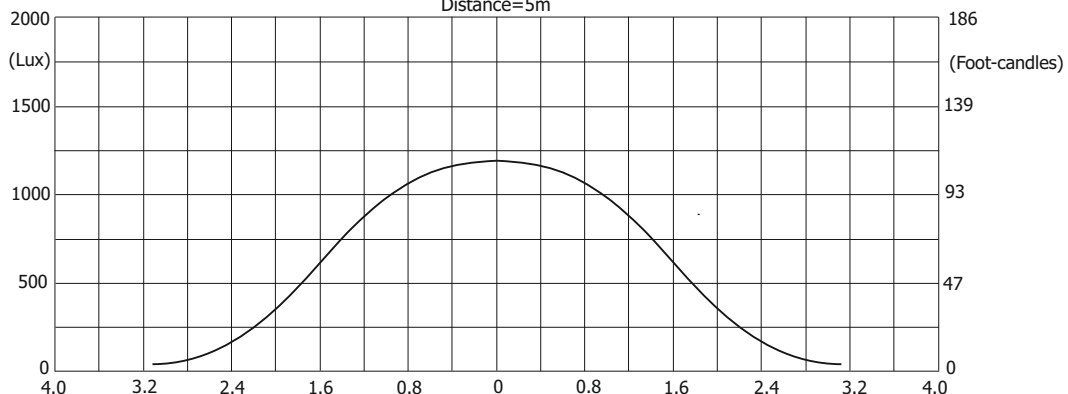

Total Output: 24386 lumens

Illuminance distribution

Distance=5m

Fixture settings:
Fans: Auto
High-power Mode: Off
CRI: 70

Robin Esprite Fresnel

Photometric Diagrams

Auto mode - CRI 80

Min. zoom

Total Output: 10108 lumens

Illuminance distribution

Distance=5m

Max. zoom

Total Output: 18358 lumens

Illuminance distribution

Distance=5m

Fixture settings:
Fans: Auto
High-power Mode: Off
CRI: 80