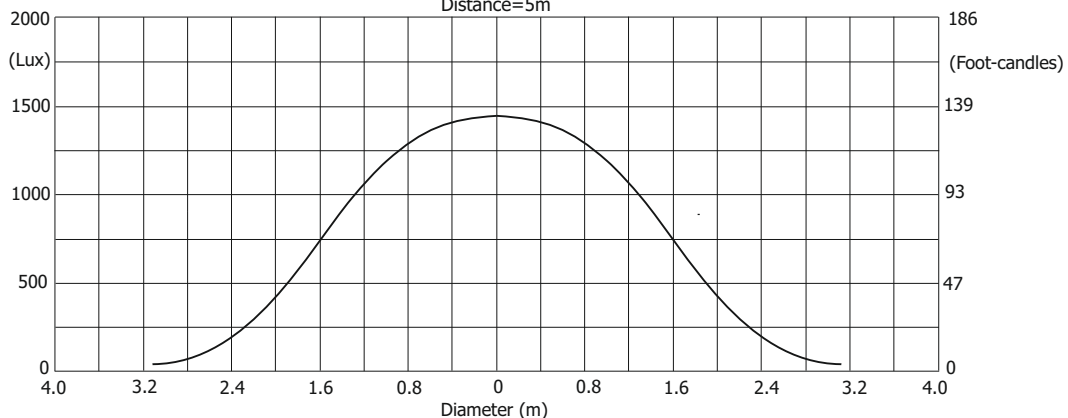

Illuminance distribution

Distance=5m

Fixture settings:
Fans: High
High-power Mode: On
CRI: 70

Robin Esprite Fresnel

Photometric Diagrams

High-power mode - CRI 80

Min. zoom

Total Output: 12070 lumens

Illuminance distribution

Distance=5m

Max. zoom

Total Output: 20820 lumens

Illuminance distribution

Distance=5m

Fixture settings:
Fans: High
High-power Mode: On
CRI: 80

Robin Esprite Fresnel

Photometric Diagrams

High-power mode - CRI 90

Min. zoom

Total Output: 10562 lumens

Illuminance distribution

Distance=5m

Max. zoom

Total Output: 18630 lumens