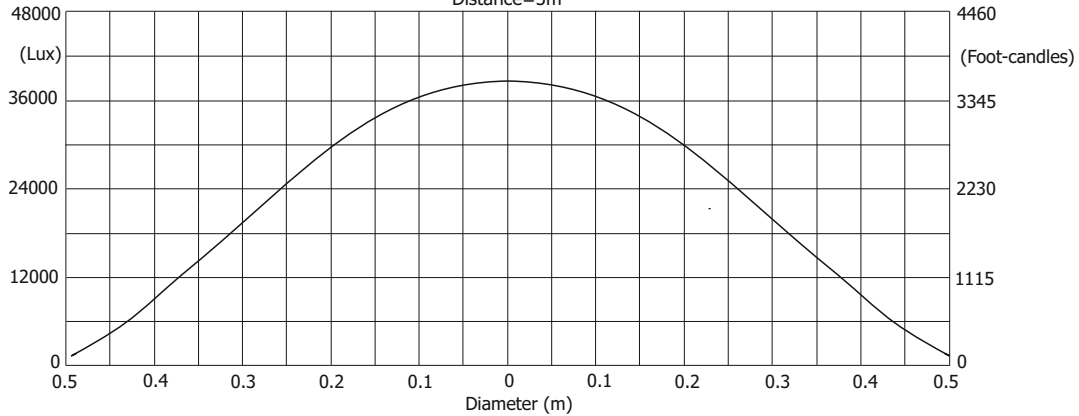

Total Output: 16714 lumens

Illuminance distribution

Distance=5m

Fixture settings:
 Fans: Auto
 High-power Mode: Off
 CRI: 90

Robin Esprite Fresnel

Photometric Diagrams

High mode - CRI 70

Min. zoom

Total Output: 14183 lumens

Illuminance distribution

Distance=5m

Max. zoom

Total Output: 25756 lumens

Illuminance distribution

Distance=5m

Robin Esprite Fresnel