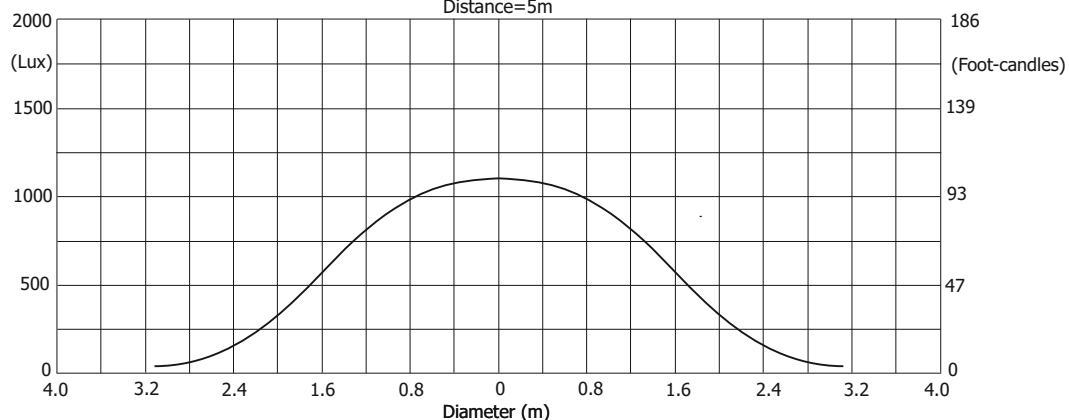

Total Output: 10108 lumens

Illuminance distribution

Distance=5m

Max. zoom

Total Output: 18358 lumens

Illuminance distribution

Distance=5m

Fixture settings:
Fans: Auto
High-power Mode: Off
CRI: 80

Robin Esprite Fresnel

Photometric Diagrams

Auto mode - CRI 90

Min. zoom

Total Output: 9354 lumens

Illuminance distribution

Distance=5m

Max. zoom

Total Output: 16714 lumens

Illuminance distribution

Distance=5m

Fixture settings:
 Fans: Auto
 High-power Mode: Off
 CRI: 90

Robin Esprite Fresnel

Photometric Diagrams

High mode - CRI 70

Min. zoom