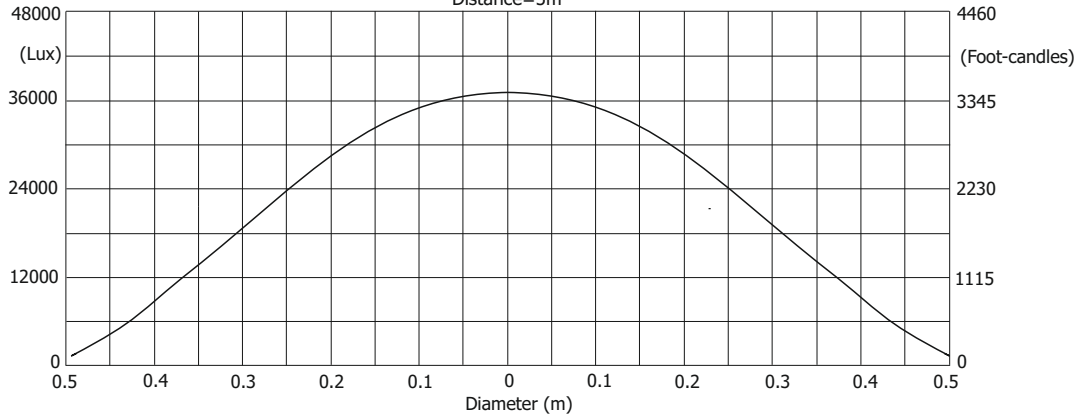

Robin Esprite Fresnel

Photometric Diagrams

Auto mode - CRI 70

Min. zoom

Total Output: 13428 lumens

Illuminance distribution

Distance=5m

Max. zoom

Total Output: 24386 lumens

Illuminance distribution

Distance=5m

Fixture settings:
Fans: Auto
High-power Mode: Off
CRI: 70

Robin Esprite Fresnel

Photometric Diagrams

Auto mode - CRI 80

Min. zoom

Total Output: 10108 lumens

Illuminance distribution

Distance=5m

Max. zoom

Total Output: 18358 lumens

Illuminance distribution

Distance=5m

Fixture settings:
Fans: Auto
High-power Mode: Off
CRI: 80