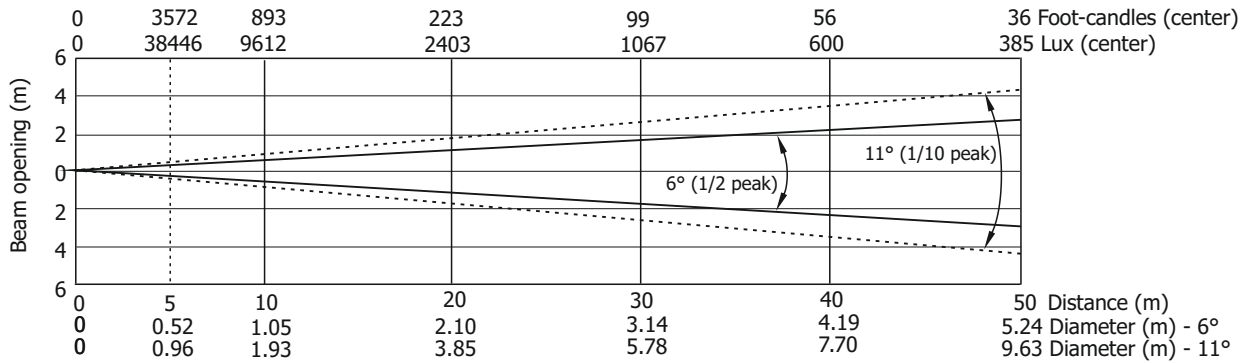

Total Output: 10108 lumens

Illuminance distribution

Distance=5m

Max. zoom

Total Output: 18358 lumens

Illuminance distribution

Distance=5m

Fixture settings:
Fans: Auto
High-power Mode: Off
CRI: 80

Total Output: 16714 lumens

Illuminance distribution

Distance=5m

Fixture settings:
 Fans: Auto
 High-power Mode: Off
 CRI: 90

Robin Esprite Fresnel

Photometric Diagrams

High mode - CRI 70

Min. zoom

Total Output: 14183 lumens

Illuminance distribution

Distance=5m

Max. zoom

Total Output: 25756 lumens

Illuminance distribution

Distance=5m

Robin Esprite Fresnel

Illuminance distribution

Distance=5m

Max. zoom

Total Output: 17536 lumens

Illuminance distribution

Distance=5m

Fixture settings:
Fans: High
High-power Mode: Off
CRI: 90

Robin Esprite Fresnel