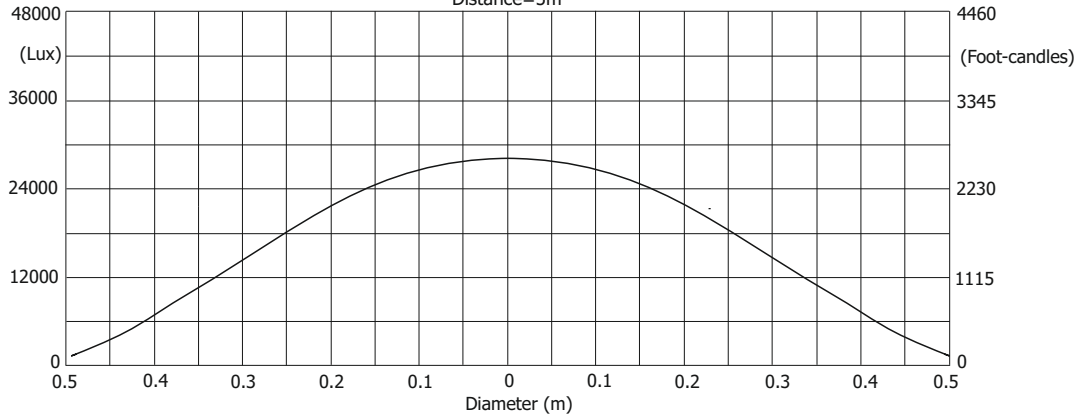

Total Output: 24386 lumens

Illuminance distribution

Distance=5m

Fixture settings:
Fans: Auto
High-power Mode: Off
CRI: 70

Robin Esprite Fresnel

Photometric Diagrams

Auto mode - CRI 80

Min. zoom

Total Output: 10108 lumens

Illuminance distribution

Distance=5m

Max. zoom

Total Output: 18358 lumens

Illuminance distribution

Distance=5m

Fixture settings:
Fans: Auto
High-power Mode: Off
CRI: 80