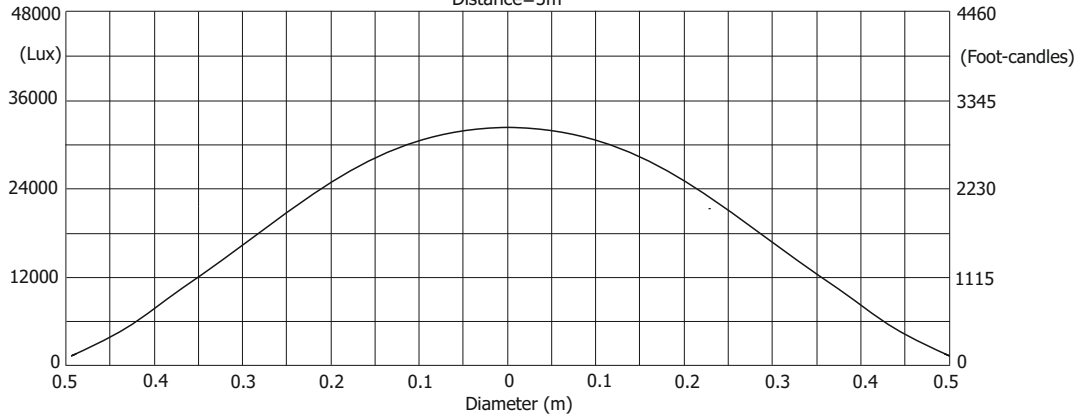

Illuminance distribution

Distance=5m

Fixture settings:
Fans: High
High-power Mode: On
CRI: 70

Robin Esprite Fresnel

Photometric Diagrams

High-power mode - CRI 80

Min. zoom

Total Output: 12070 lumens

Illuminance distribution

Distance=5m

Max. zoom

Total Output: 20820 lumens

Illuminance distribution

Distance=5m

Fixture settings:
Fans: High
High-power Mode: On
CRI: 80

Robin Esprite Fresnel