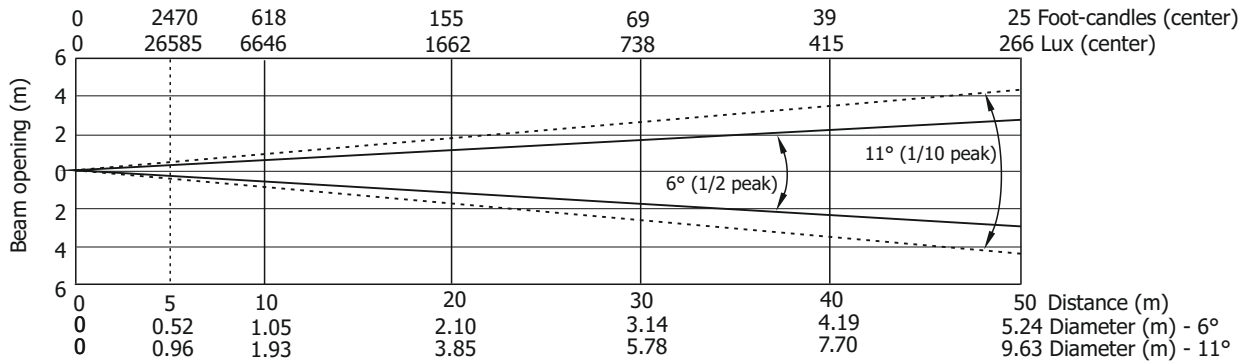

Total Output: 16714 lumens

Illuminance distribution

Distance=5m

Fixture settings:
 Fans: Auto
 High-power Mode: Off
 CRI: 90

Robin Esprite Fresnel

Photometric Diagrams

High mode - CRI 70

Min. zoom

Illuminance distribution

Distance=5m

Fixture settings:
Fans: High
High-power Mode: Off
CRI: 80

Robin Esprite Fresnel

Photometric Diagrams

High mode - CRI 90

Min. zoom

Total Output: 8902 lumens

Illuminance distribution

Distance=5m

Max. zoom

Total Output: 17536 lumens

Illuminance distribution

Distance=5m

Fixture settings:
Fans: High
High-power Mode: Off
CRI: 90

Robin Esprite Fresnel