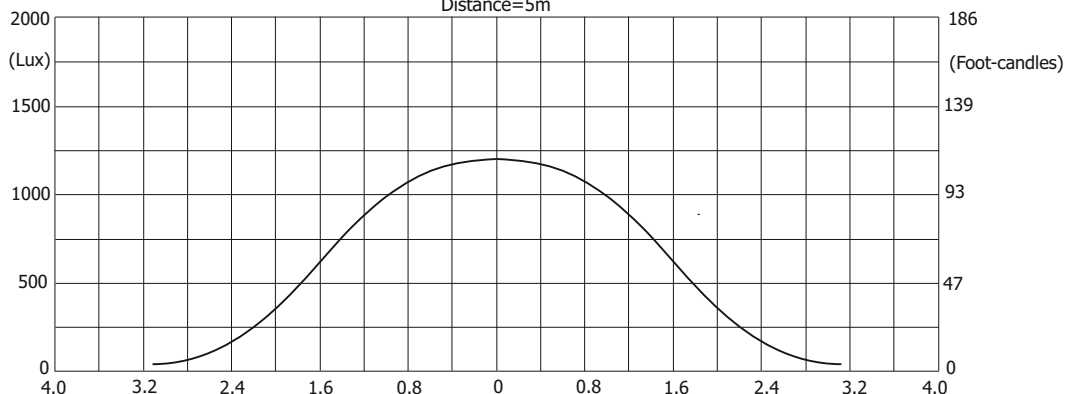

Illuminance distribution

Distance=5m

Max. zoom

Total Output: 20820 lumens

Illuminance distribution

Distance=5m

Fixture settings:
Fans: High
High-power Mode: On
CRI: 80

Robin Esprite Fresnel

Photometric Diagrams

High-power mode - CRI 90

Min. zoom

Total Output: 10562 lumens

Illuminance distribution

Distance=5m

Max. zoom

Total Output: 18630 lumens

Illuminance distribution

Distance=5m

Fixture settings:
Fans: High
High-power Mode: On
CRI: 90