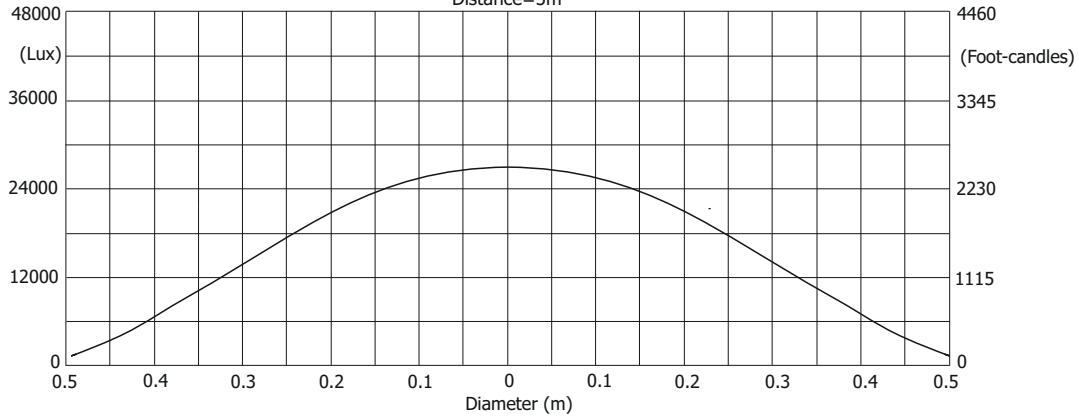

Illuminance distribution

Distance=5m

Fixture settings:
Fans: High
High-power Mode: Off
CRI: 80

Robin Esprite Fresnel

Photometric Diagrams

High mode - CRI 90

Min. zoom

Total Output: 8902 lumens

Illuminance distribution

Distance=5m

Max. zoom

Total Output: 17536 lumens

Illuminance distribution

Distance=5m

Fixture settings:
Fans: High
High-power Mode: Off
CRI: 90

Robin Esprite Fresnel