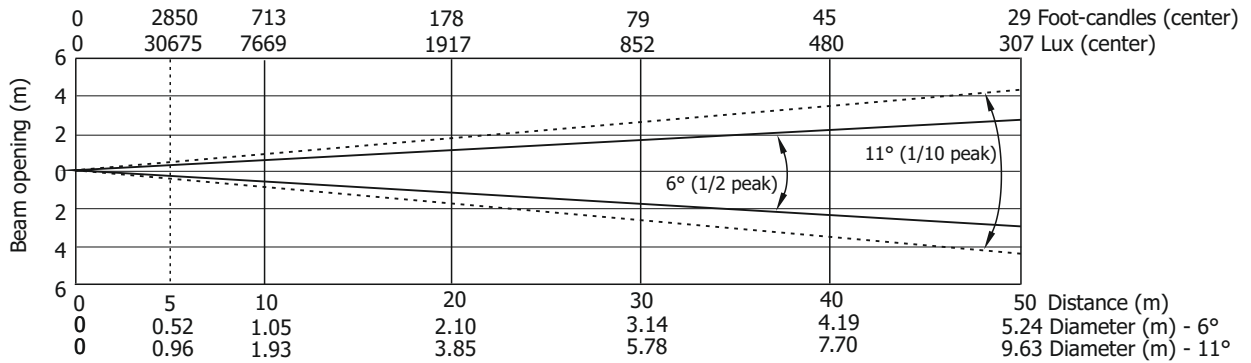

Total Output: 16714 lumens

Illuminance distribution

Distance=5m

Fixture settings:
 Fans: Auto
 High-power Mode: Off
 CRI: 90

Robin Esprite Fresnel

Photometric Diagrams

High mode - CRI 70

Min. zoom

Total Output: 14183 lumens

Illuminance distribution

Distance=5m

Max. zoom

Total Output: 25756 lumens

Illuminance distribution

Distance=5m

Robin Esprite Fresnel

Photometric Diagrams

High mode - CRI 80

Min. zoom

Total Output: 11316 lumens

Illuminance distribution

Distance=5m

Max. zoom

Total Output: 19728 lumens

Illuminance distribution

Distance=5m

Max. zoom

Total Output: 17536 lumens

Illuminance distribution

Distance=5m

Fixture settings:
Fans: High
High-power Mode: Off
CRI: 90

Robin Esprite Fresnel