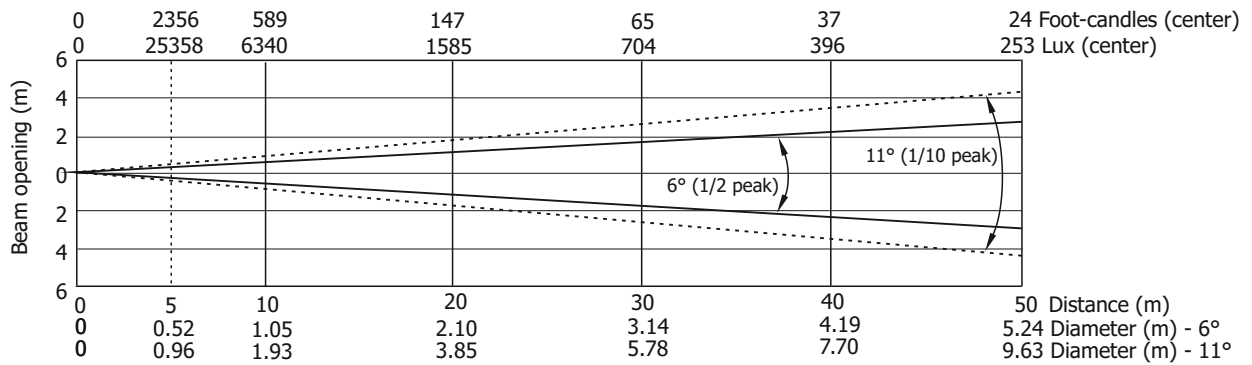

Robin Esprite Fresnel

Photometric Diagrams

Auto mode - CRI 90

Min. zoom

Total Output: 9354 lumens