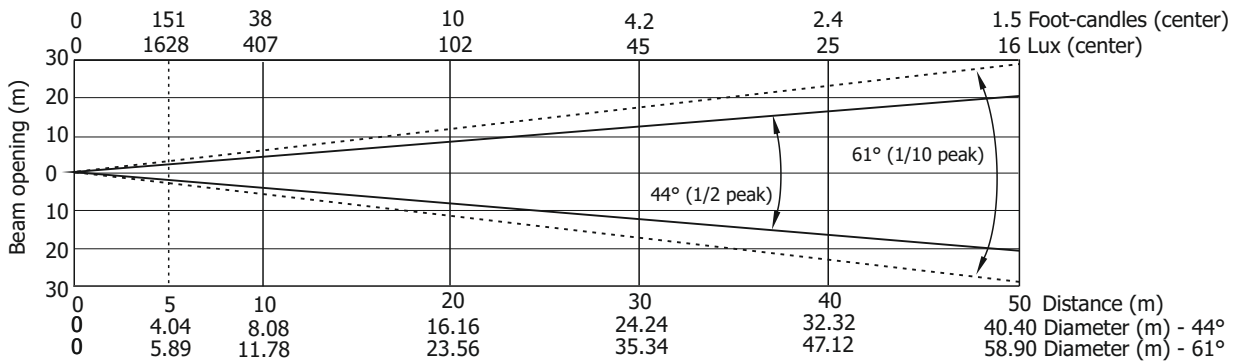

Robin Esprite Fresnel

Photometric Diagrams

Auto mode - CRI 70

Min. zoom

Total Output: 13428 lumens

Illuminance distribution

Distance=5m

Max. zoom

Total Output: 24386 lumens

Illuminance distribution

Distance=5m

Fixture settings:
Fans: Auto
High-power Mode: Off
CRI: 70

Robin Esprite Fresnel

Photometric Diagrams

Auto mode - CRI 80

Min. zoom

Total Output: 10108 lumens

Illuminance distribution

Distance=5m

Max. zoom

Total Output: 18358 lumens

Illuminance distribution

Distance=5m

Fixture settings:
Fans: Auto
High-power Mode: Off
CRI: 80

Total Output: 16714 lumens

Illuminance distribution

Distance=5m

Fixture settings:
 Fans: Auto
 High-power Mode: Off
 CRI: 90

Robin Esprite Fresnel

Photometric Diagrams

High mode - CRI 70

Min. zoom