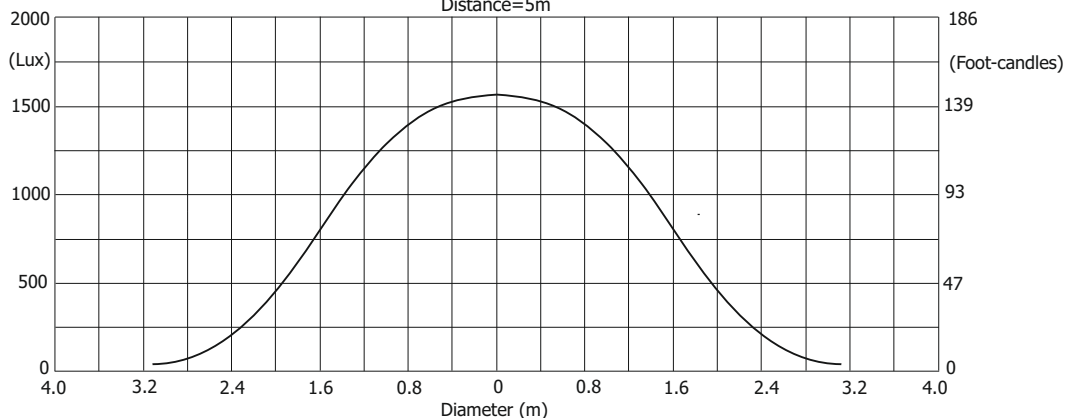

Robin Esprite Fresnel

Photometric Diagrams

Auto mode - CRI 70

Min. zoom

Total Output: 13428 lumens

Illuminance distribution

Distance=5m

Max. zoom

Total Output: 24386 lumens

Illuminance distribution

Distance=5m

Fixture settings:
Fans: Auto
High-power Mode: Off
CRI: 70

Robin Esprite Fresnel

Photometric Diagrams

Auto mode - CRI 80

Min. zoom

Total Output: 10108 lumens

Illuminance distribution

Distance=5m

Max. zoom

Total Output: 18358 lumens

Illuminance distribution

Distance=5m

Fixture settings:
Fans: Auto
High-power Mode: Off
CRI: 80