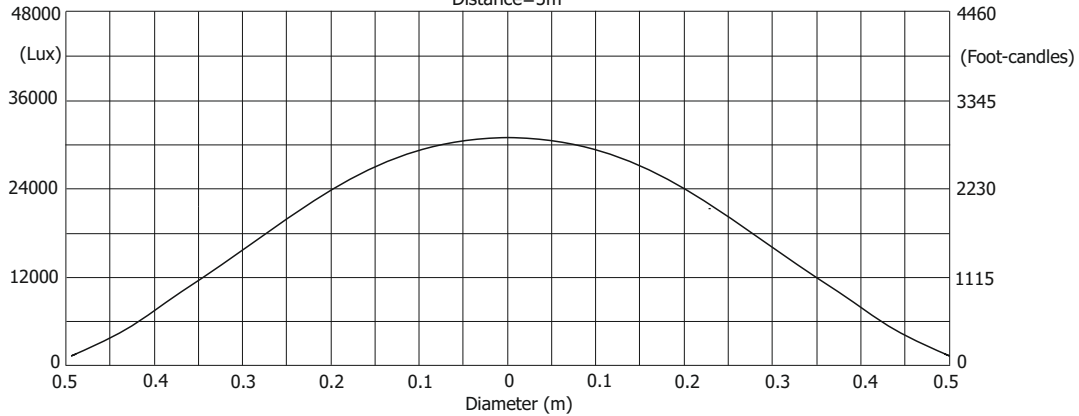

Photometric Diagrams

High mode - CRI 80

Min. zoom

Total Output: 11316 lumens

Illuminance distribution

Distance=5m

Max. zoom

Total Output: 19728 lumens

Illuminance distribution

Distance=5m

Fixture settings:
Fans: High
High-power Mode: Off
CRI: 80

Robin Esprite Fresnel

Photometric Diagrams

High mode - CRI 90

Min. zoom

Total Output: 8902 lumens