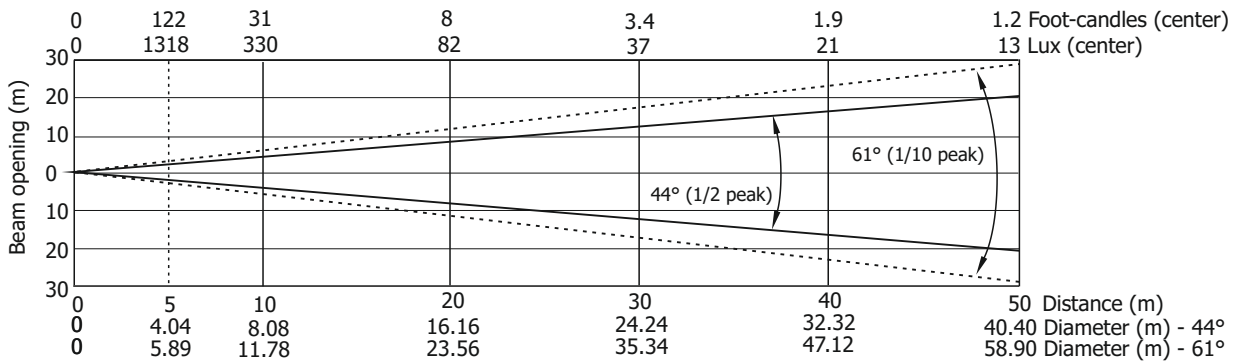

Total Output: 14183 lumens

Illuminance distribution

Distance=5m

Max. zoom

Total Output: 25756 lumens

Illuminance distribution

Distance=5m

Robin Esprite Fresnel

Photometric Diagrams

High mode - CRI 80

Min. zoom

Total Output: 11316 lumens

Illuminance distribution

Distance=5m

Max. zoom

Total Output: 19728 lumens

Illuminance distribution

Distance=5m

Fixture settings:
Fans: High
High-power Mode: Off
CRI: 80

Robin Esprite Fresnel

Photometric Diagrams

High mode - CRI 90

Min. zoom

Total Output: 8902 lumens

Illuminance distribution

Distance=5m

Max. zoom

Total Output: 17536 lumens

Illuminance distribution

Distance=5m

Fixture settings:
Fans: High
High-power Mode: Off
CRI: 90

Robin Esprite Fresnel