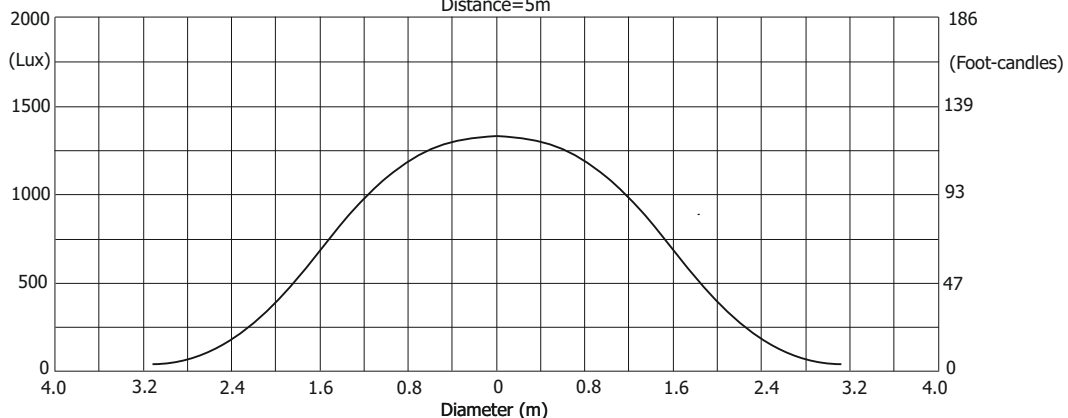

Photometric Diagrams

High mode - CRI 80

Min. zoom

Total Output: 11316 lumens

Illuminance distribution

Distance=5m

Max. zoom

Total Output: 19728 lumens

Illuminance distribution

Distance=5m

Fixture settings:
Fans: High
High-power Mode: Off
CRI: 80

Robin Esprite Fresnel

Photometric Diagrams

High mode - CRI 90

Min. zoom

Total Output: 8902 lumens