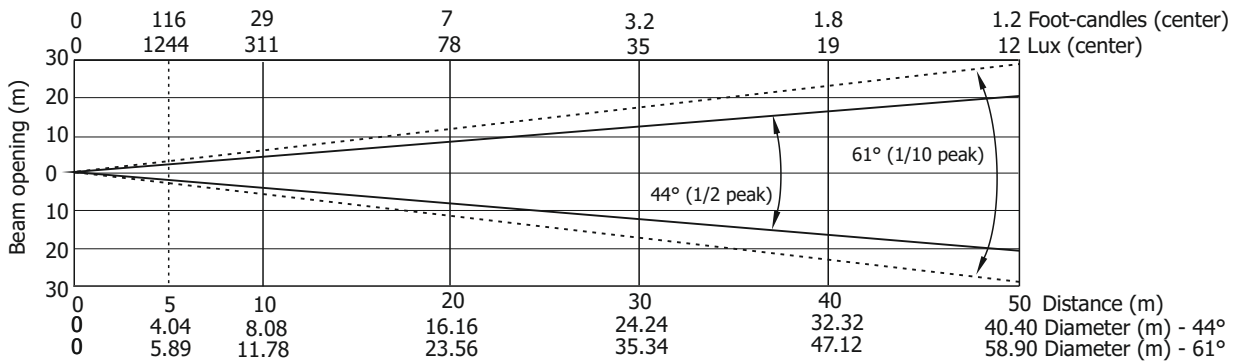

Illuminance distribution

Distance=5m

Max. zoom

Total Output: 17536 lumens

Illuminance distribution

Distance=5m

Fixture settings:
Fans: High
High-power Mode: Off
CRI: 90

Robin Esprite Fresnel

Illuminance distribution

Distance=5m

Max. zoom

Total Output: 20820 lumens

Illuminance distribution

Distance=5m

Fixture settings:
Fans: High
High-power Mode: On
CRI: 80

Robin Esprite Fresnel

Photometric Diagrams

High-power mode - CRI 90

Min. zoom

Total Output: 10562 lumens

Illuminance distribution

Distance=5m

Max. zoom

Total Output: 18630 lumens

Illuminance distribution

Distance=5m

Fixture settings:
Fans: High
High-power Mode: On
CRI: 90