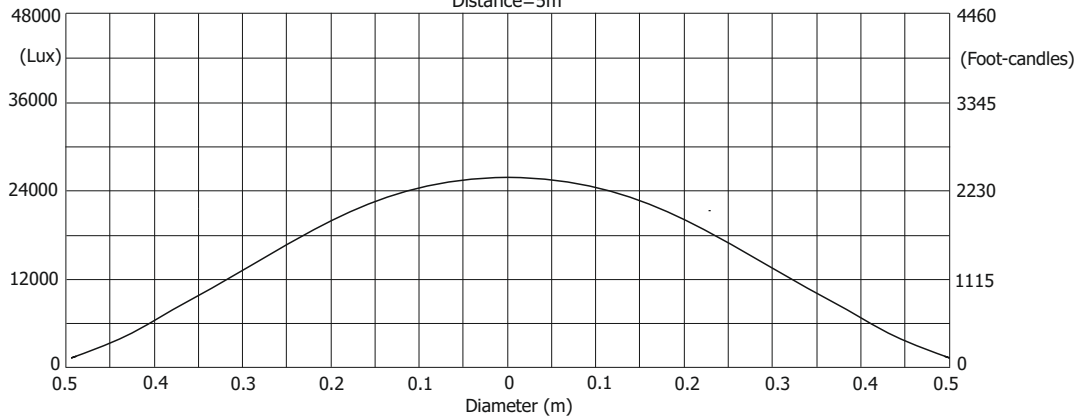

Total Output: 10108 lumens

Illuminance distribution

Distance=5m

Max. zoom

Total Output: 18358 lumens

Illuminance distribution

Distance=5m

Fixture settings:
Fans: Auto
High-power Mode: Off
CRI: 80

Robin Esprite Fresnel

Photometric Diagrams

Auto mode - CRI 90

Min. zoom

Total Output: 9354 lumens

Illuminance distribution

Distance=5m

Max. zoom

Total Output: 16714 lumens

Illuminance distribution

Distance=5m

Fixture settings:
 Fans: Auto
 High-power Mode: Off
 CRI: 90

Robin Esprite Fresnel

Photometric Diagrams

High mode - CRI 70

Min. zoom