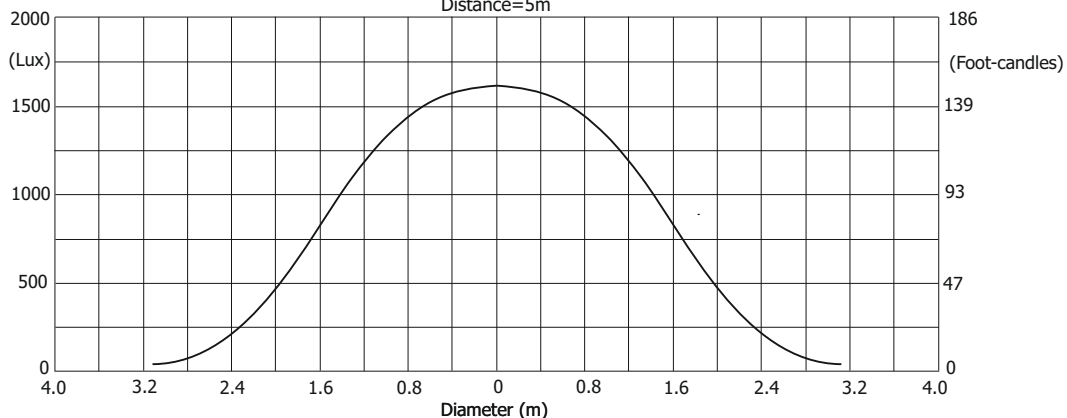

Total Output: 16714 lumens

Illuminance distribution

Distance=5m

Fixture settings:
 Fans: Auto
 High-power Mode: Off
 CRI: 90

Robin Esprite Fresnel

Photometric Diagrams

High mode - CRI 70

Min. zoom

Total Output: 14183 lumens

Illuminance distribution

Distance=5m

Max. zoom

Total Output: 25756 lumens

Illuminance distribution

Distance=5m

Robin Esprite Fresnel

Photometric Diagrams

High mode - CRI 80

Min. zoom

Total Output: 11316 lumens

Illuminance distribution

Distance=5m

Max. zoom

Total Output: 19728 lumens