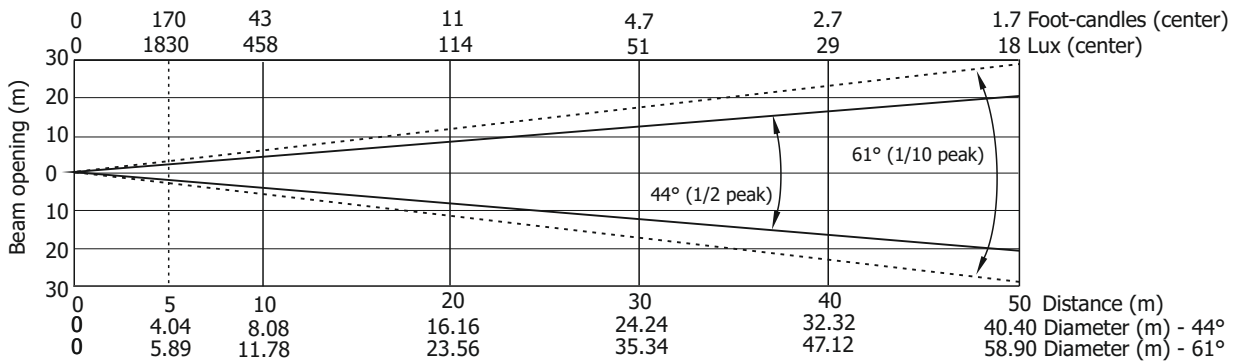

Illuminance distribution

Distance=5m

Max. zoom

Total Output: 17536 lumens

Illuminance distribution

Distance=5m

Fixture settings:
Fans: High
High-power Mode: Off
CRI: 90

Robin Esprite Fresnel

Photometric Diagrams

High-power mode - CRI 70

Min. zoom

Total Output: 15088 lumens

Illuminance distribution

Distance=5m

Max. zoom

Total Output: 27400 lumens

Illuminance distribution

Distance=5m

Fixture settings:
Fans: High
High-power Mode: On
CRI: 70

Robin Esprite Fresnel

Photometric Diagrams

High-power mode - CRI 80

Min. zoom

Total Output: 12070 lumens

Illuminance distribution

Distance=5m

Max. zoom

Total Output: 20820 lumens

Illuminance distribution

Distance=5m

Fixture settings:
Fans: High
High-power Mode: On
CRI: 80

Robin Esprite Fresnel