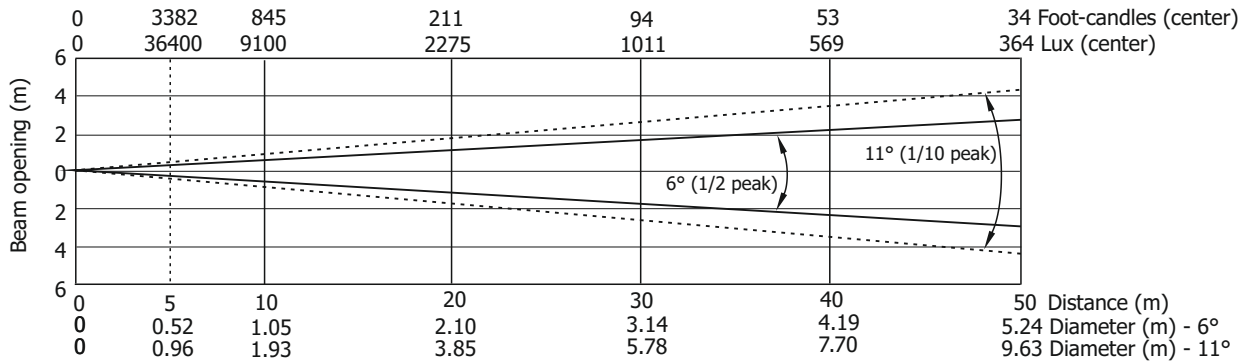

Robin Esprite Fresnel

Photometric Diagrams

Auto mode - CRI 70

Min. zoom

Total Output: 13428 lumens

Illuminance distribution

Distance=5m

Max. zoom

Total Output: 24386 lumens

Illuminance distribution

Distance=5m

Fixture settings:
Fans: Auto
High-power Mode: Off
CRI: 70

Robin Esprite Fresnel

Photometric Diagrams

Auto mode - CRI 80

Min. zoom

Total Output: 10108 lumens

Illuminance distribution

Distance=5m

Max. zoom

Total Output: 18358 lumens

Illuminance distribution

Distance=5m

Fixture settings:
Fans: Auto
High-power Mode: Off
CRI: 80

Total Output: 16714 lumens

Illuminance distribution

Distance=5m

Fixture settings:
 Fans: Auto
 High-power Mode: Off
 CRI: 90

Robin Esprite Fresnel

Photometric Diagrams

High mode - CRI 70

Min. zoom