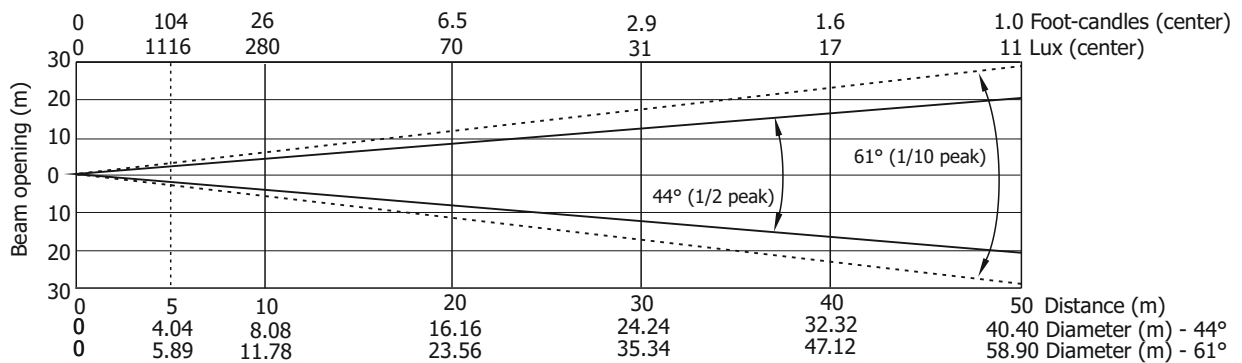

Total Output: 10108 lumens

Illuminance distribution

Distance=5m

Max. zoom

Total Output: 18358 lumens

Illuminance distribution

Distance=5m

Fixture settings:
Fans: Auto
High-power Mode: Off
CRI: 80

Robin Esprite Fresnel

Photometric Diagrams

Auto mode - CRI 90

Min. zoom

Total Output: 9354 lumens

Illuminance distribution

Distance=5m

Max. zoom

Total Output: 16714 lumens

Illuminance distribution

Distance=5m

Fixture settings:
 Fans: Auto
 High-power Mode: Off
 CRI: 90

Robin Esprite Fresnel

Photometric Diagrams

High mode - CRI 70

Min. zoom

Illuminance distribution

Distance=5m

Max. zoom

Total Output: 17536 lumens

Illuminance distribution

Distance=5m

Fixture settings:
Fans: High
High-power Mode: Off
CRI: 90

Robin Esprite Fresnel