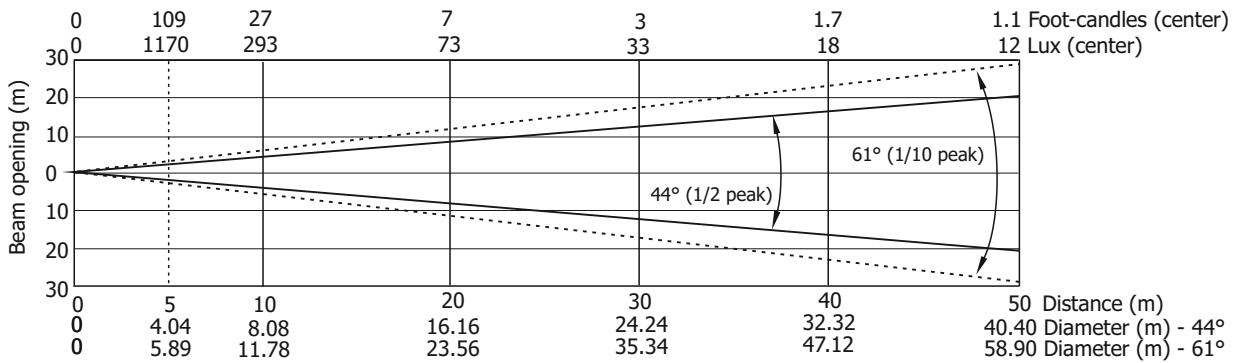

Illuminance distribution

Distance=5m

Fixture settings:
Fans: High
High-power Mode: Off
CRI: 80

Robin Esprite Fresnel

Photometric Diagrams

High mode - CRI 90

Min. zoom

Total Output: 8902 lumens

Illuminance distribution

Distance=5m

Max. zoom

Total Output: 17536 lumens

Illuminance distribution

Distance=5m

Fixture settings:
Fans: High
High-power Mode: Off
CRI: 90

Robin Esprite Fresnel