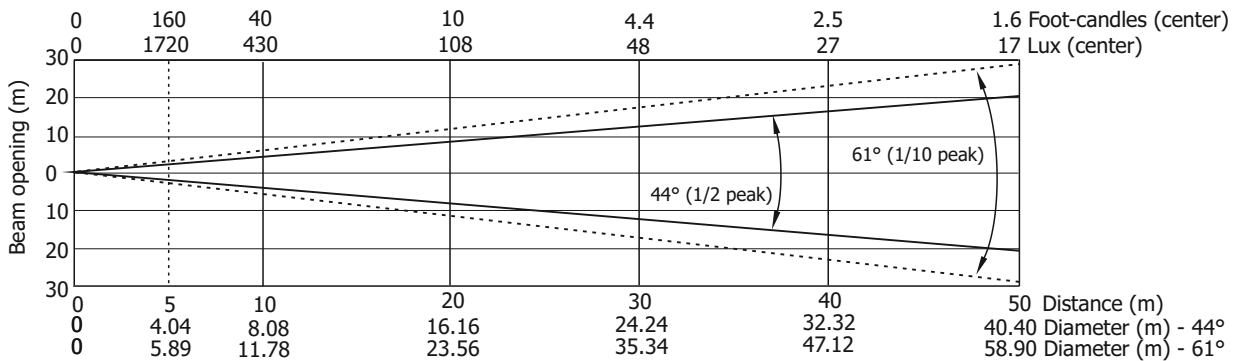

Total Output: 16714 lumens

Illuminance distribution

Distance=5m

Fixture settings:
 Fans: Auto
 High-power Mode: Off
 CRI: 90

Robin Esprite Fresnel

Photometric Diagrams

High mode - CRI 70

Min. zoom

Total Output: 14183 lumens

Illuminance distribution

Distance=5m

Max. zoom

Total Output: 25756 lumens

Illuminance distribution

Distance=5m

Robin Esprite Fresnel

Photometric Diagrams

High mode - CRI 80

Min. zoom

Total Output: 11316 lumens

Illuminance distribution

Distance=5m

Max. zoom

Total Output: 19728 lumens

Illuminance distribution

Distance=5m

Max. zoom

Total Output: 17536 lumens

Illuminance distribution

Distance=5m

Fixture settings:
Fans: High
High-power Mode: Off
CRI: 90

Robin Esprite Fresnel