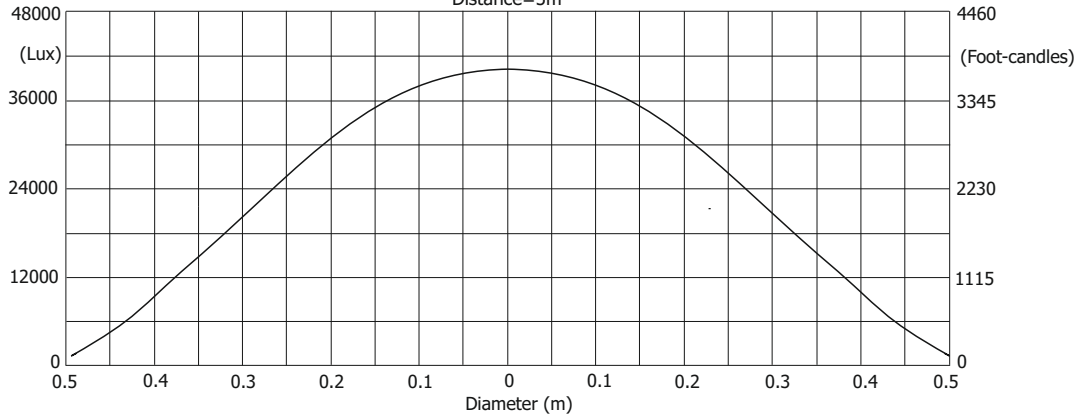

Illuminance distribution

Distance=5m

Max. zoom

Total Output: 17536 lumens

Illuminance distribution

Distance=5m

Fixture settings:
Fans: High
High-power Mode: Off
CRI: 90

Robin Esprite Fresnel

Photometric Diagrams

High-power mode - CRI 70

Min. zoom

Total Output: 15088 lumens

Illuminance distribution

Distance=5m

Max. zoom

Total Output: 27400 lumens

Illuminance distribution

Distance=5m

Fixture settings:
Fans: High
High-power Mode: On
CRI: 70

Robin Esprite Fresnel

Photometric Diagrams

High-power mode - CRI 80

Min. zoom

Total Output: 12070 lumens