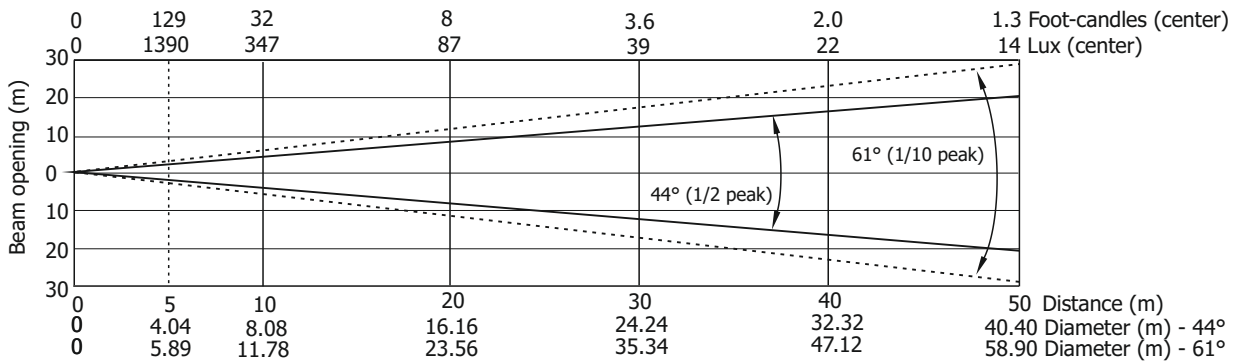

Illuminance distribution

Distance=5m

Max. zoom

Total Output: 17536 lumens

Illuminance distribution

Distance=5m

Fixture settings:
Fans: High
High-power Mode: Off
CRI: 90

Robin Esprite Fresnel

Photometric Diagrams

High-power mode - CRI 70

Min. zoom

Total Output: 15088 lumens

Illuminance distribution

Distance=5m

Max. zoom

Total Output: 27400 lumens

Illuminance distribution

Distance=5m

Fixture settings:
Fans: High
High-power Mode: On
CRI: 70

Robin Esprite Fresnel

Photometric Diagrams

High-power mode - CRI 80

Min. zoom

Total Output: 12070 lumens

Illuminance distribution

Distance=5m

Max. zoom

Total Output: 20820 lumens

Illuminance distribution

Distance=5m

Fixture settings:
Fans: High
High-power Mode: On
CRI: 80

Robin Esprite Fresnel