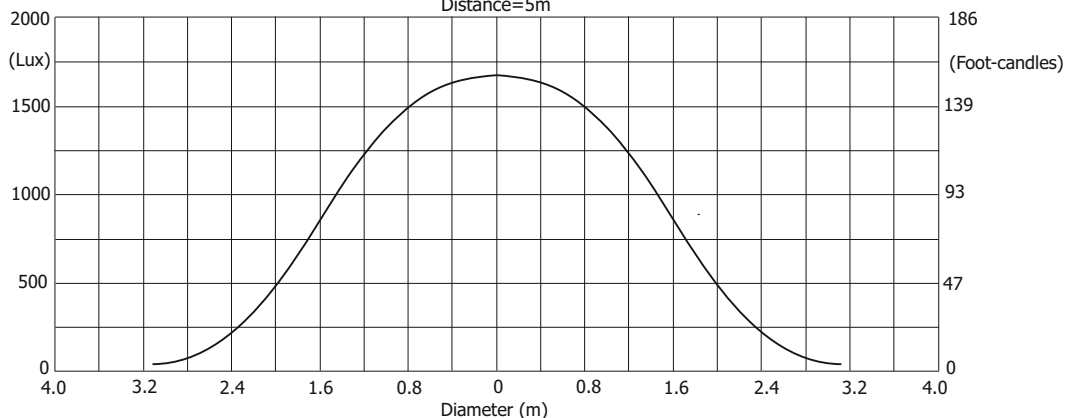

Illuminance distribution

Distance=5m

Max. zoom

Total Output: 17536 lumens

Illuminance distribution

Distance=5m

Fixture settings:
Fans: High
High-power Mode: Off
CRI: 90

Robin Esprite Fresnel

Photometric Diagrams

High-power mode - CRI 70

Min. zoom

Total Output: 15088 lumens

Illuminance distribution

Distance=5m

Max. zoom

Total Output: 27400 lumens

Illuminance distribution

Distance=5m

Fixture settings:
Fans: High
High-power Mode: On
CRI: 70

Robin Esprite Fresnel

Photometric Diagrams

High-power mode - CRI 80

Min. zoom

Total Output: 12070 lumens