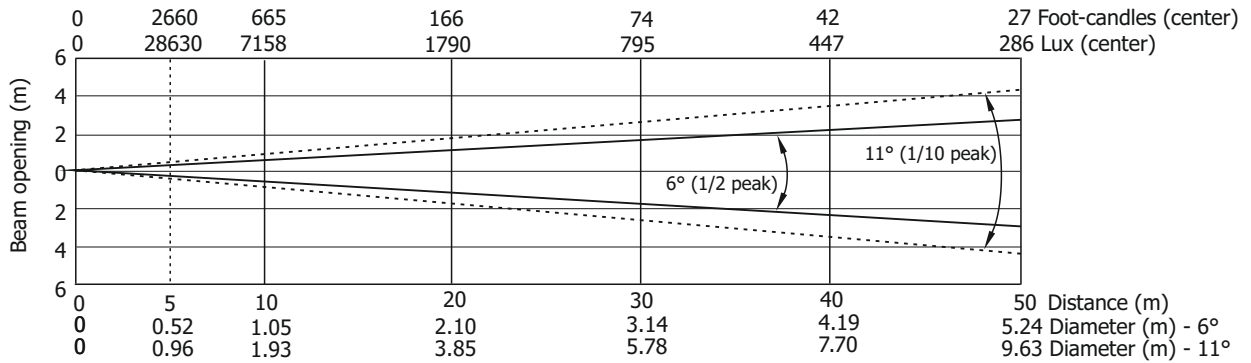

Total Output: 24386 lumens

Illuminance distribution

Distance=5m

Fixture settings:
Fans: Auto
High-power Mode: Off
CRI: 70

Robin Esprite Fresnel

Photometric Diagrams

Auto mode - CRI 80

Min. zoom

Total Output: 10108 lumens

Illuminance distribution

Distance=5m

Max. zoom

Total Output: 18358 lumens

Illuminance distribution

Distance=5m

Fixture settings:
Fans: Auto
High-power Mode: Off
CRI: 80

Total Output: 16714 lumens

Illuminance distribution

Distance=5m

Fixture settings:
 Fans: Auto
 High-power Mode: Off
 CRI: 90

Robin Esprite Fresnel

Photometric Diagrams

High mode - CRI 70

Min. zoom

Illuminance distribution

Distance=5m

Max. zoom

Total Output: 17536 lumens

Illuminance distribution

Distance=5m

Fixture settings:
Fans: High
High-power Mode: Off
CRI: 90

Robin Esprite Fresnel