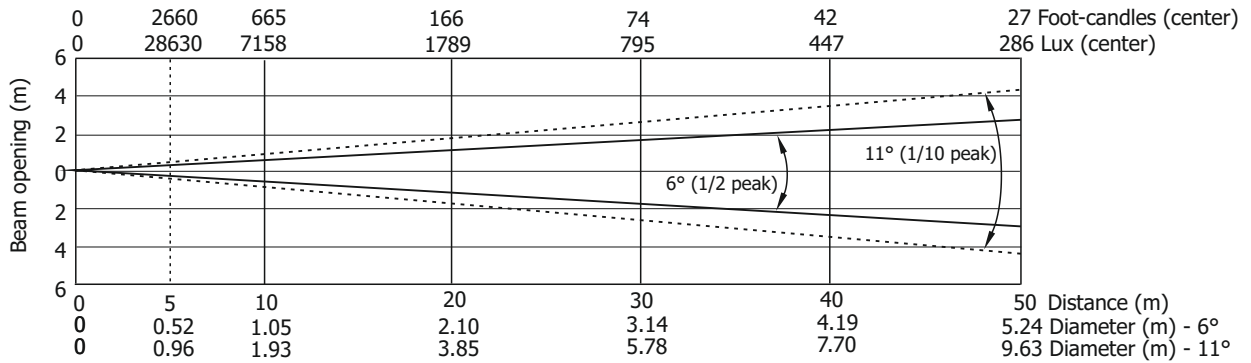

Illuminance distribution

Distance=5m

Max. zoom

Total Output: 17536 lumens

Illuminance distribution

Distance=5m

Fixture settings:
Fans: High
High-power Mode: Off
CRI: 90

Robin Esprite Fresnel

Illuminance distribution

Distance=5m

Fixture settings:
Fans: High
High-power Mode: On
CRI: 70

Robin Esprite Fresnel

Photometric Diagrams

High-power mode - CRI 80

Min. zoom

Total Output: 12070 lumens

Illuminance distribution

Distance=5m

Max. zoom

Total Output: 20820 lumens

Illuminance distribution

Distance=5m

Fixture settings:
Fans: High
High-power Mode: On
CRI: 80

Robin Esprite Fresnel

Photometric Diagrams

High-power mode - CRI 90

Min. zoom

Total Output: 10562 lumens

Illuminance distribution

Distance=5m

Max. zoom

Total Output: 18630 lumens