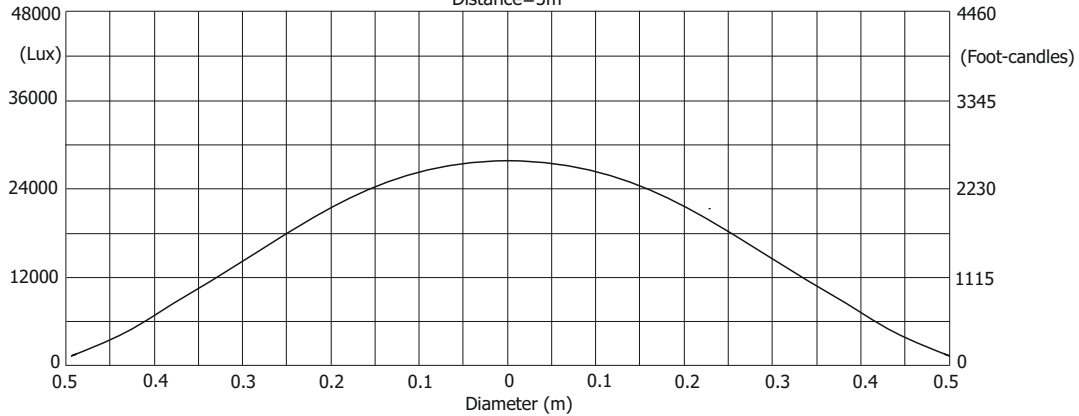

Illuminance distribution

Distance=5m

Max. zoom

Total Output: 20820 lumens

Illuminance distribution

Distance=5m

Fixture settings:
Fans: High
High-power Mode: On
CRI: 80

Robin Esprite Fresnel

Photometric Diagrams

High-power mode - CRI 90

Min. zoom

Total Output: 10562 lumens

Illuminance distribution

Distance=5m

Max. zoom

Total Output: 18630 lumens

Illuminance distribution

Distance=5m

Fixture settings:
Fans: High
High-power Mode: On
CRI: 90