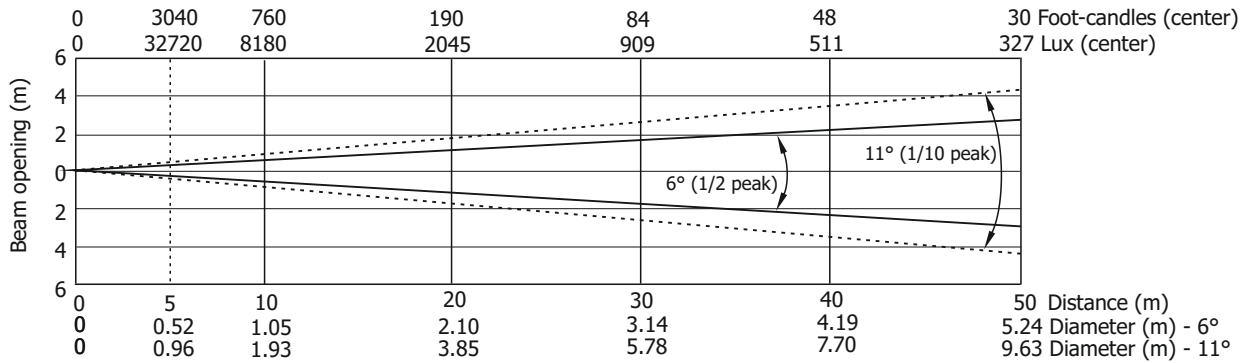

Illuminance distribution

Distance=5m

Max. zoom

Total Output: 17536 lumens

Illuminance distribution

Distance=5m

Fixture settings:
Fans: High
High-power Mode: Off
CRI: 90

Robin Esprite Fresnel

Photometric Diagrams

High-power mode - CRI 70

Min. zoom

Total Output: 15088 lumens

Illuminance distribution

Distance=5m

Max. zoom

Total Output: 27400 lumens

Illuminance distribution

Distance=5m

Fixture settings:
Fans: High
High-power Mode: On
CRI: 70

Robin Esprite Fresnel

Photometric Diagrams

High-power mode - CRI 80

Min. zoom

Total Output: 12070 lumens

Illuminance distribution

Distance=5m

Max. zoom

Total Output: 20820 lumens

Illuminance distribution

Distance=5m

Fixture settings:
Fans: High
High-power Mode: On
CRI: 80

Robin Esprite Fresnel