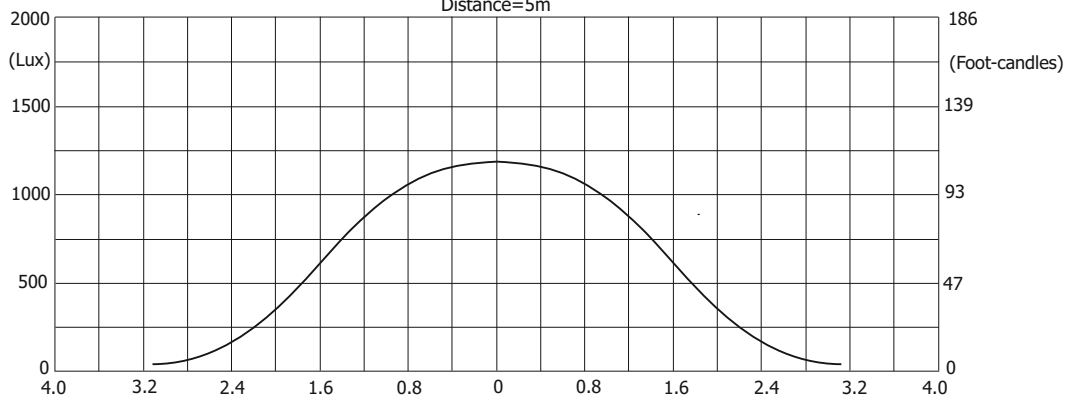

Illuminance distribution

Distance=5m

Fixture settings:
Fans: High
High-power Mode: Off
CRI: 80

Robin Esprite Fresnel

Photometric Diagrams

High mode - CRI 90

Min. zoom

Total Output: 8902 lumens

Illuminance distribution

Distance=5m

Max. zoom

Total Output: 17536 lumens

Illuminance distribution

Distance=5m

Fixture settings:
Fans: High
High-power Mode: Off
CRI: 90

Robin Esprite Fresnel