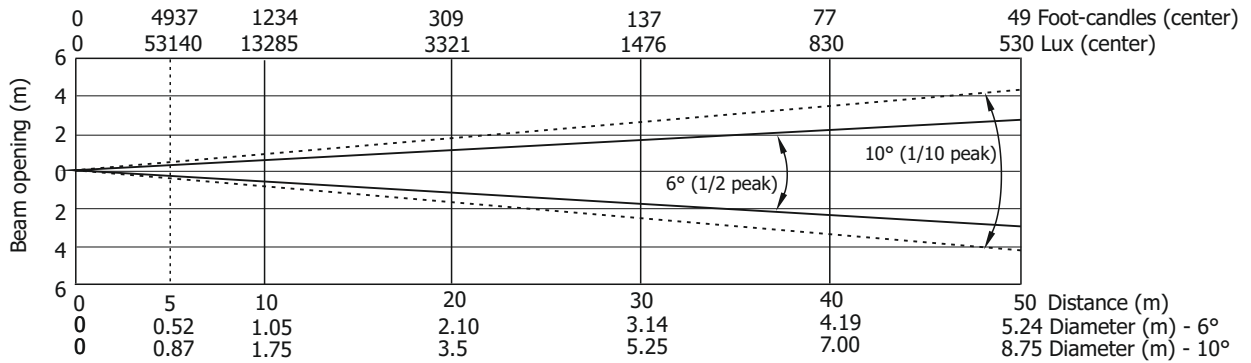

Robin Esprite PC

Photometric Diagrams

High-power mode - CRI 70

Min. zoom

Total Output: 14370 lumens