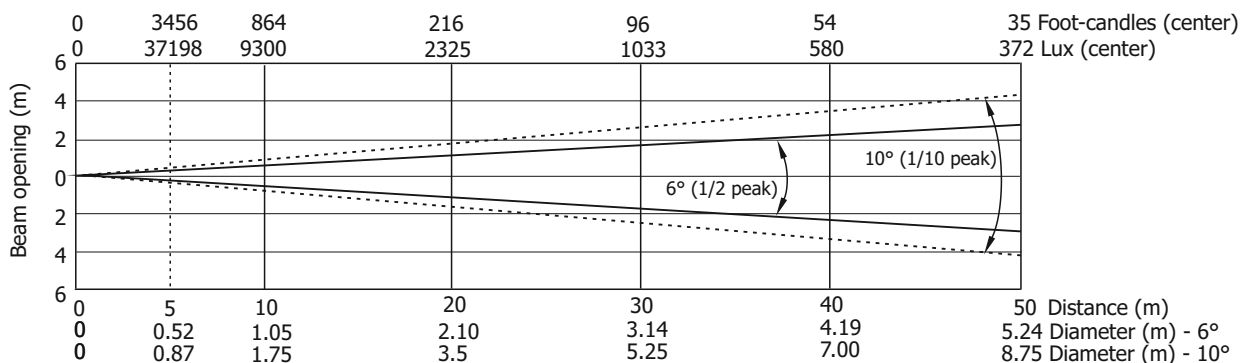

Robin Esprite PC

Photometric Diagrams

Auto mode - CRI 80

Min. zoom

Total Output: 10060 lumens