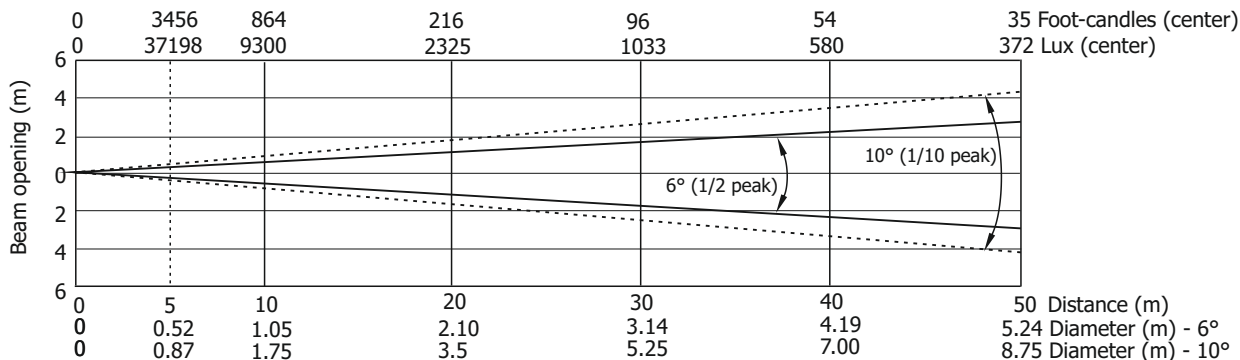

Robin Esprite PC

Photometric Diagrams

High-power mode - CRI 90

Min. zoom

Total Output: 10060 lumens