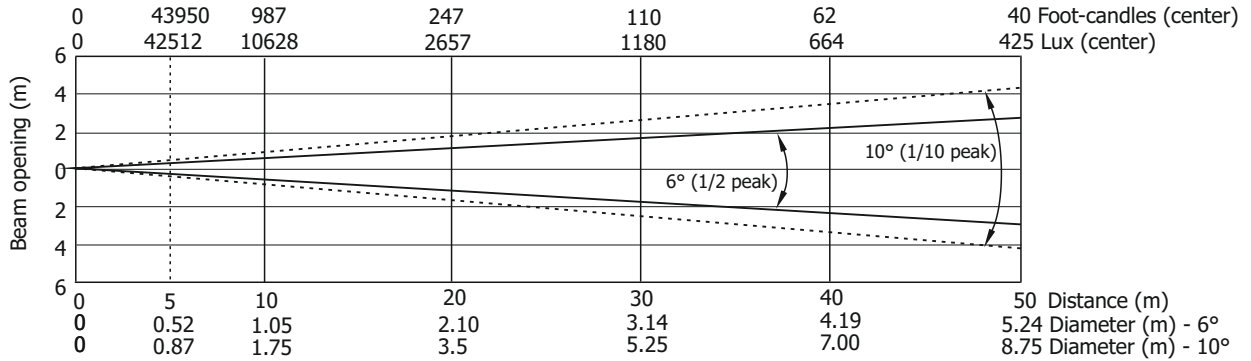

Robin Esprite PC

Photometric Diagrams

High-power mode - CRI 80

Min. zoom

Total Output: 11496 lumens