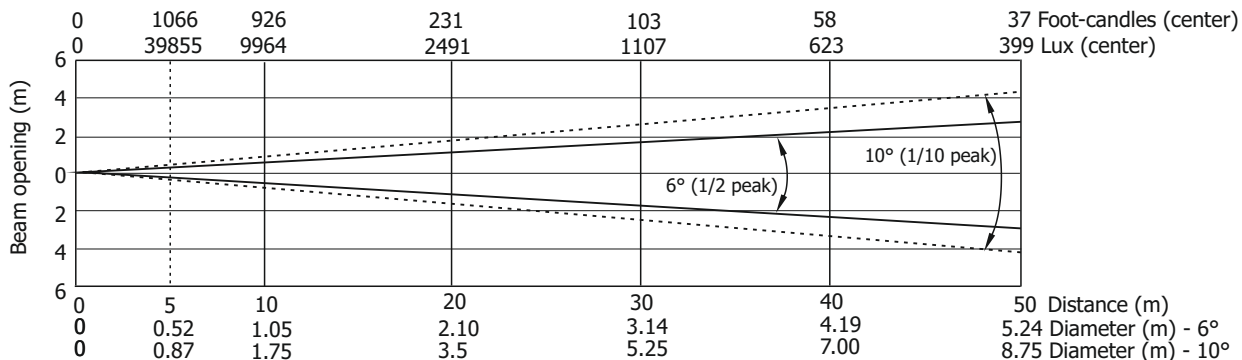

Robin Esprite PC

Photometric Diagrams

High mode - CRI 80

Min. zoom

Total Output: 10777 lumens