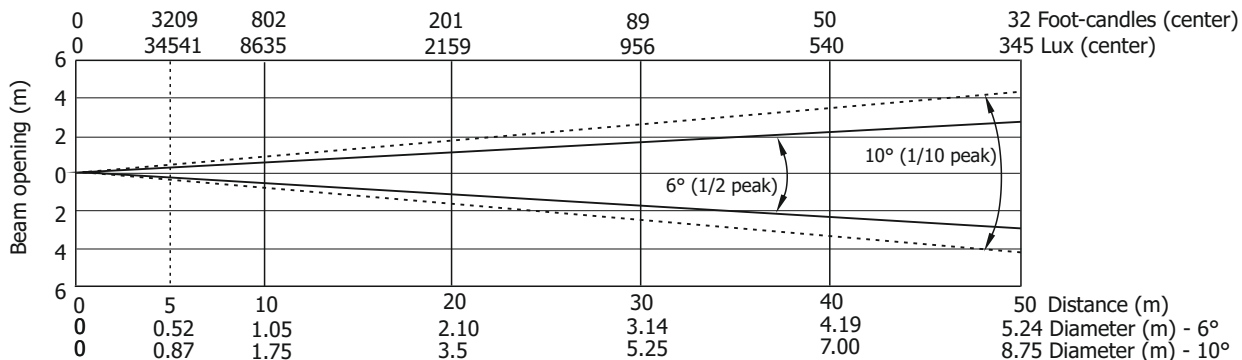

Robin Esprite PC

Photometric Diagrams

High mode - CRI 90

Min. zoom

Total Output: 9340 lumens