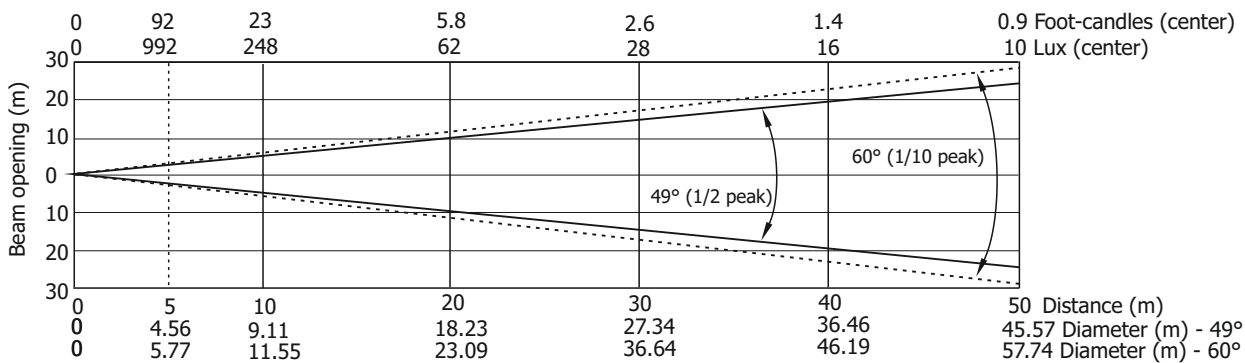

Max. zoom

Total Output: 18340 lumens