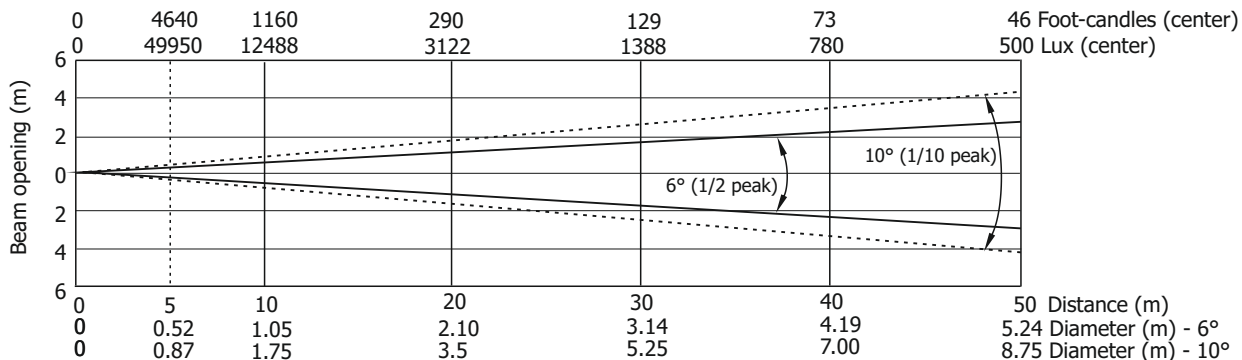

Robin Esprite PC

Photometric Diagrams

High mode - CRI 70

Min. zoom

Total Output: 13508 lumens