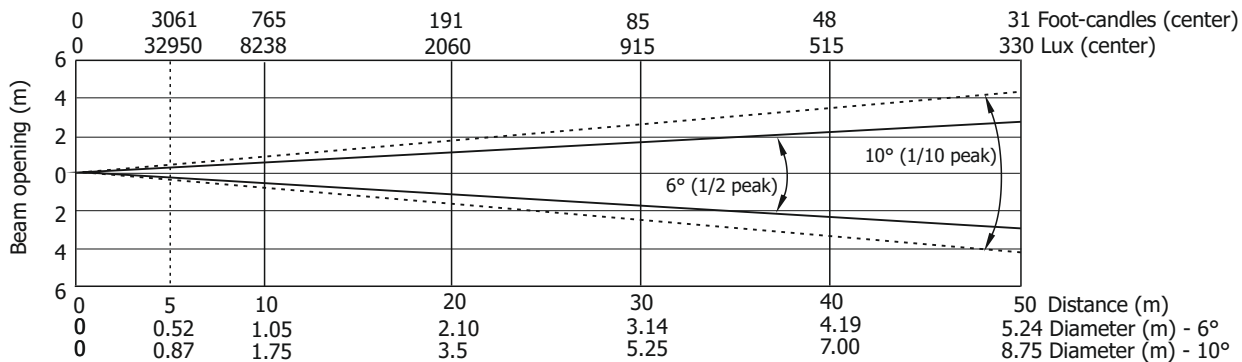

Robin Esprite PC

Photometric Diagrams

Auto mode - CRI 90

Min. zoom

Total Output: 8910 lumens