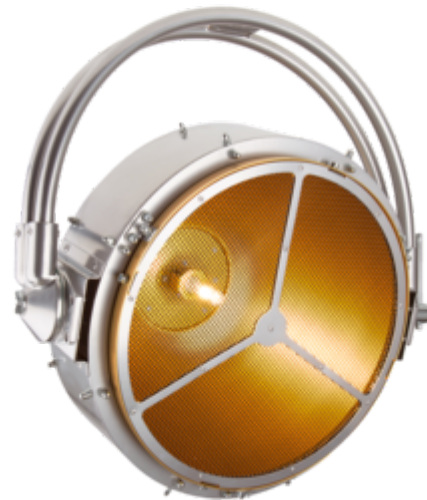

picklePATT™

Following the series of retro style lighting, the picklePATT is the new cute compact addition to our tungsten classic family.

It is the second fixture, made in collaboration with lighting designer Tim Routledge, which combines traditional aesthetics and modern build quality. The picklePATT is specifically designed to further the current trend for tungsten eye-candy on stage and set - for bands, television, film and general prop lighting, while keeping its vintage looks and utilizing the modern, readily available 575 W HPL lamp. The 575 W tungsten softlight is formed around a 392 mm sleek, spun parabolic aluminium body which maximizes its curves to look as good on stage as the performers it illuminates. The picklePATT proves that lighting fixtures can be more than just a practical necessity - the luminaires themselves can be a piece of art and create the mood. The well-known member of Robe's tungsten classic range - PATT 2013 - has already been used on television broadcasts and concerts worldwide including Jeff Lynne's ELO, Gary Barlow, The Prodigy, Robbie Williams, Paul McCartney, X Factor, Britain's Got Talent, The Graham Norton Show plus numerous other talk-show sets.

High Performance Tungsten Lamp 575 W

N/A

N/A

392 mm parabolic aluminium reflector with high reflectivity coating

Technical Specification

SOURCE

- Lamp: High Performance Tungsten Lamp
- Base: G 9,5 special (with heat sink)
- Recommended lamp type: HPL 575/240/X 575W - 240V, HPL 575/120/X 575W - 120V
- Lifetime: 1500 hours
- Colour temperature: 3050 K

OPTICAL SYSTEM

- 392mm parabolic aluminium reflector with high reflectivity coating

THERMAL SPECIFICATION

- Maximum ambient temperature: 45 °C (113 °F)
- Maximum housing temperature: 160 °C (320 °F)

ELECTRICAL SPECIFICATION